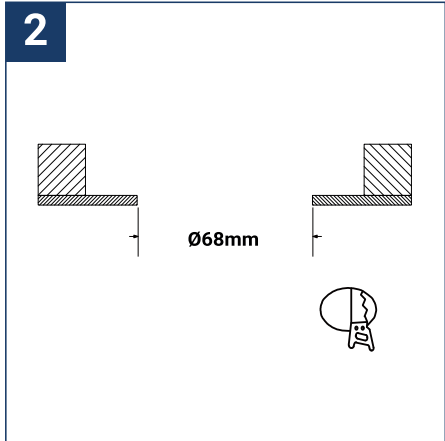

Réglage usine : 4W - 4000K
Factory setting: 4W - 4000K

Changer la collerette / Change the bezel