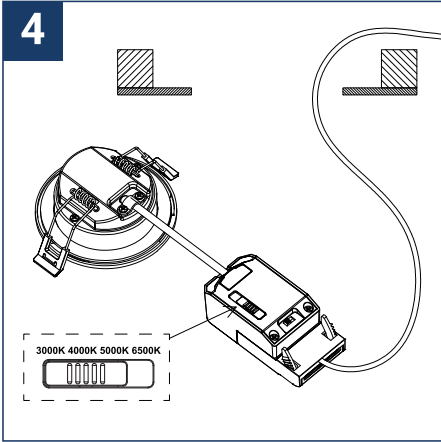

Réglage usine : 4W - 4000K
Factory setting: 4W - 4000K

Changer la collerette / Change the bezel