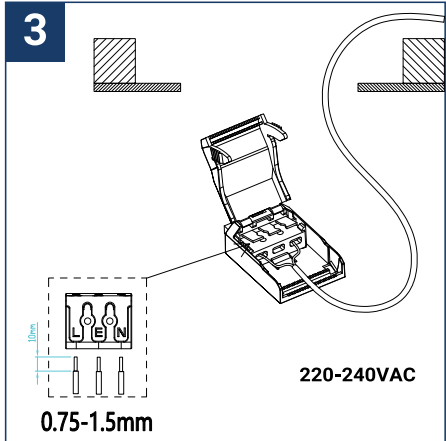

Réglage usine : 4W - 4000K
Factory setting: 4W - 4000K

Changer la collerette / Change the bezel