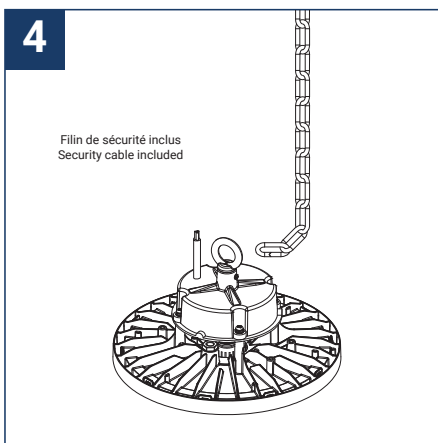

Ref : 100889-100890

! <https://www.miidex.com/283-connecteurs-etanches-et-boites-de-derivation>