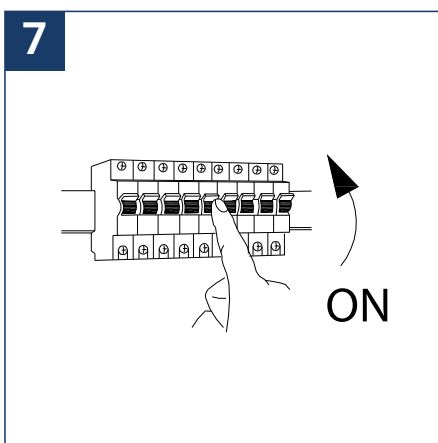

Ref : 100889-100890

! <https://www.miidex.com/283-connecteurs-etanches-et-boites-de-derivation>