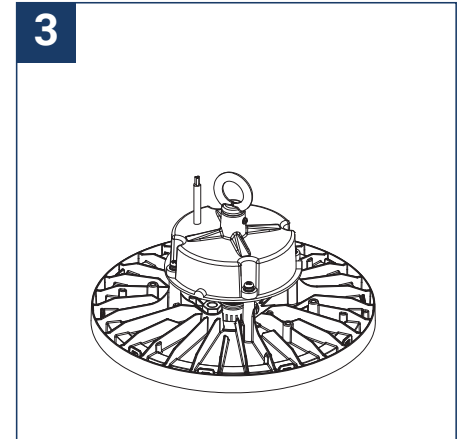

Ref : 100889-100890

! <https://www.miidex.com/283-connecteurs-etanches-et-boites-de-derivation>