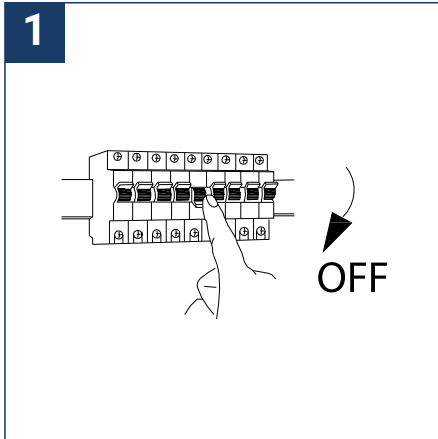

Ref : 100889-100890

! <https://www.miidex.com/283-connecteurs-etanches-et-boites-de-derivation>