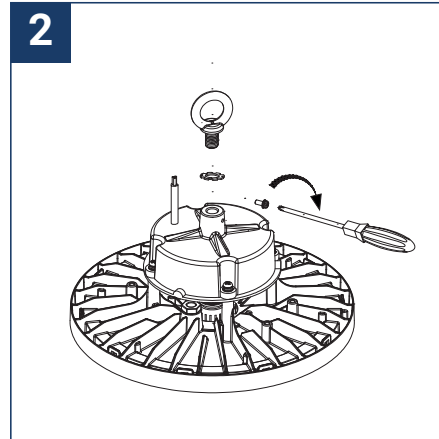

Ref : 100889-100890

! <https://www.miidex.com/283-connecteurs-etanches-et-boites-de-derivation>