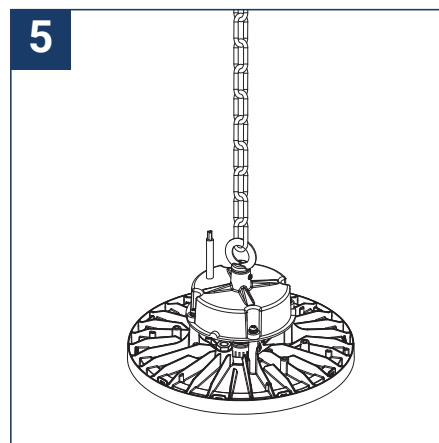

Ref : 100889-100890

! <https://www.miidex.com/283-connecteurs-etanches-et-boites-de-derivation>