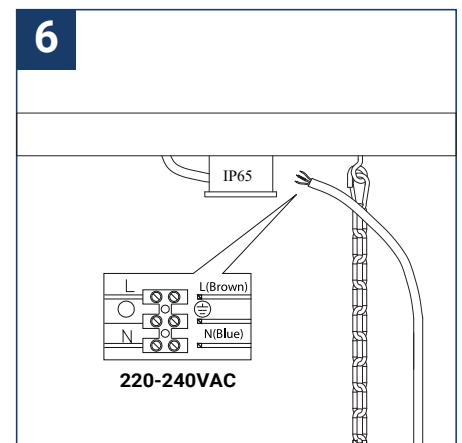

Ref : 100889-100890

! <https://www.miidex.com/283-connecteurs-etanches-et-boites-de-derivation>