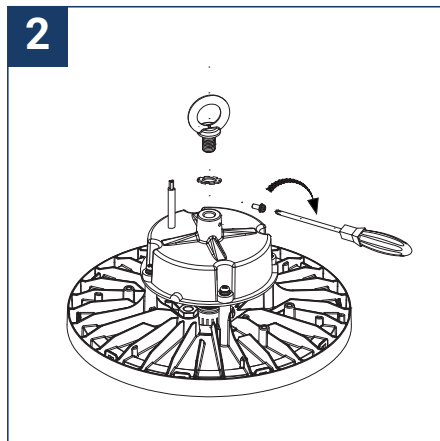

Ref : 100889-100890

! <https://www.miidex.com/283-connecteurs-etanches-et-boites-de-derivation>