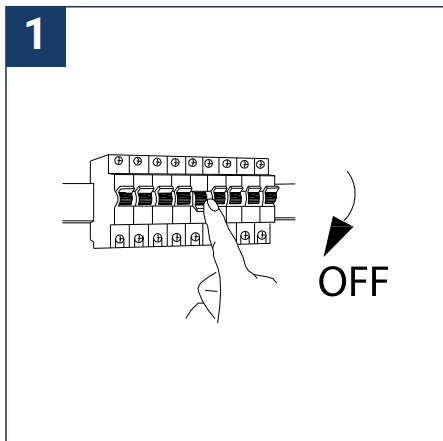

Ref : 100889-100890

! <https://www.miidex.com/283-connecteurs-etanches-et-boites-de-derivation>