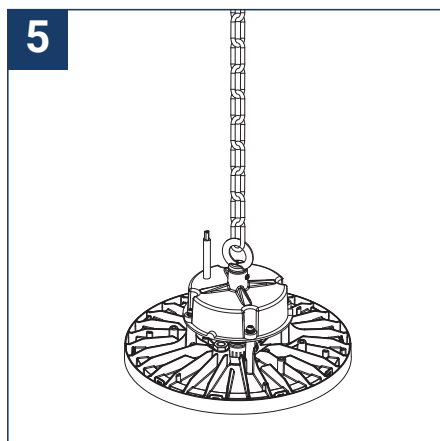

Ref : 100889-100890

! <https://www.miidex.com/283-connecteurs-etanches-et-boites-de-derivation>