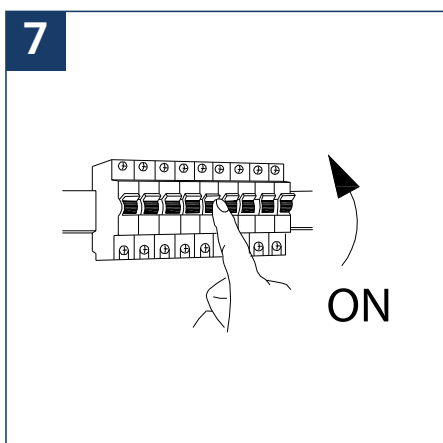

Ref : 100889-100890

! <https://www.miidex.com/283-connecteurs-etanches-et-boites-de-derivation>