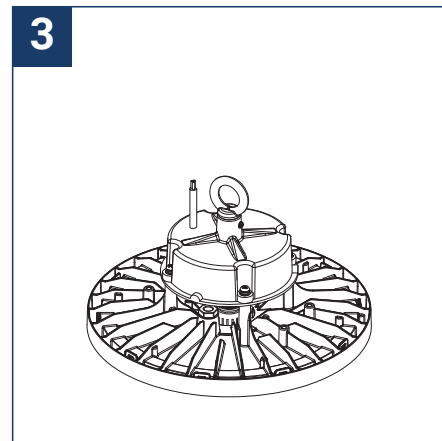

Ref : 100889-100890

! <https://www.miidex.com/283-connecteurs-etanches-et-boites-de-derivation>