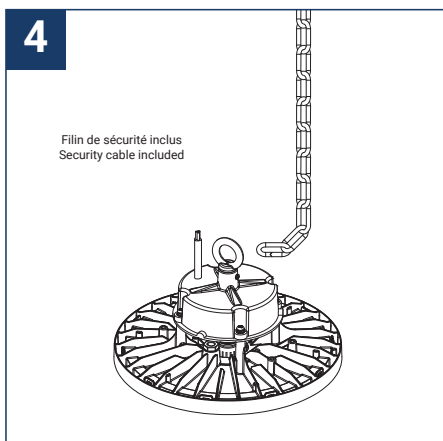

Ref : 100889-100890

! <https://www.miidex.com/283-connecteurs-etanches-et-boites-de-derivation>