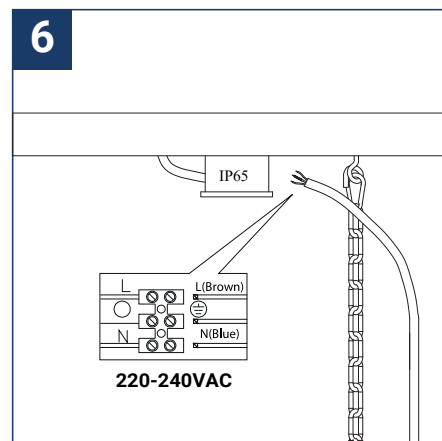

Ref : 100889-100890

! <https://www.miidex.com/283-connecteurs-etanches-et-boites-de-derivation>