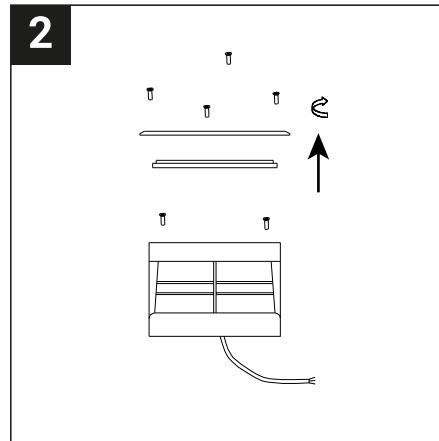

Ref : 677900-677910-677920-677923-677924-677927-677928-677931-677932-677935-677936

! <https://www.miidex.com/283-connecteurs-etanches-et-boites-de-derivation>