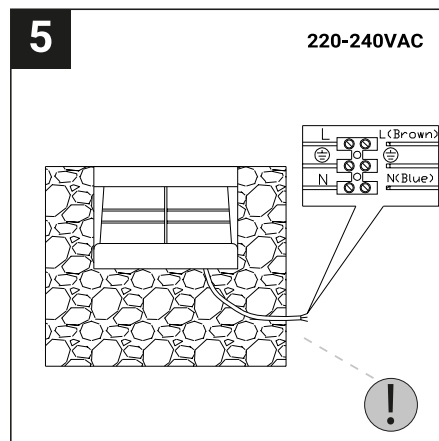

Ref : 677900-677910-677920-677923-677924-677927-677928-677931-677932-677935-677936

! <https://www.miidex.com/283-connecteurs-etanches-et-boites-de-derivation>