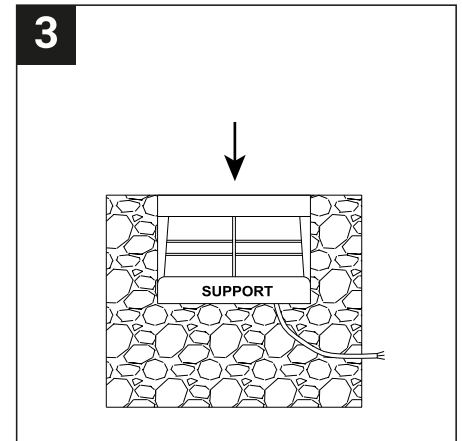

Ref : 677900-677910-677920-677923-677924-677927-677928-677931-677932-677935-677936

! <https://www.miidex.com/283-connecteurs-etanches-et-boites-de-derivation>