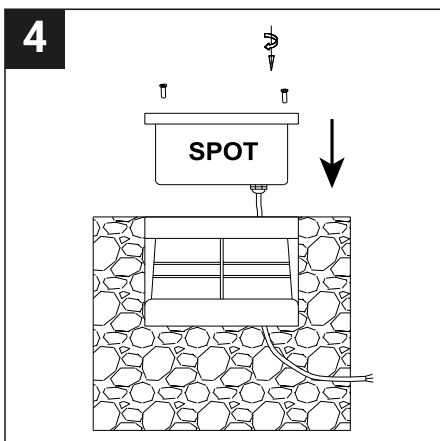

Ref : 677900-677910-677920-677923-677924-677927-677928-677931-677932-677935-677936

! <https://www.miidex.com/283-connecteurs-etanches-et-boites-de-derivation>