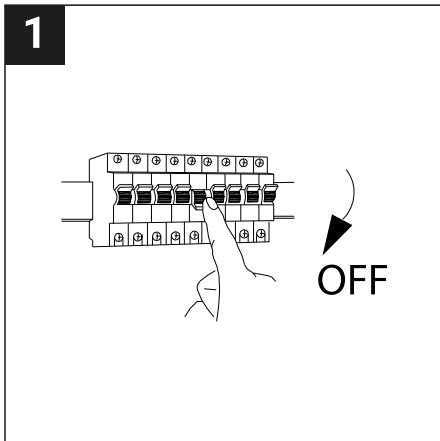

Ref : 677900-677910-677920-677923-677924-677927-677928-677931-677932-677935-677936

! <https://www.miidex.com/283-connecteurs-etanches-et-boites-de-derivation>