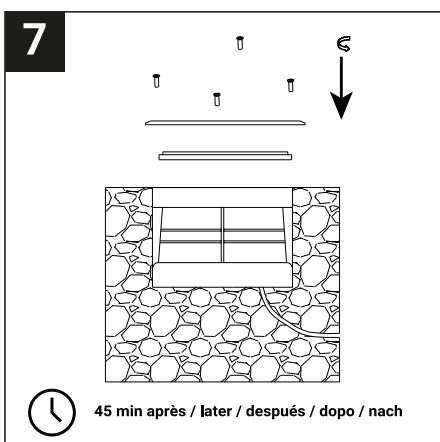

Ref : 677900-677910-677920-677923-677924-677927-677928-677931-677932-677935-677936

! <https://www.miidex.com/283-connecteurs-etanches-et-boites-de-derivation>