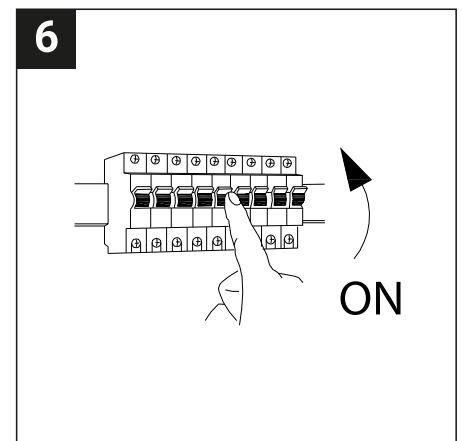

Ref : 677900-677910-677920-677923-677924-677927-677928-677931-677932-677935-677936

! <https://www.miidex.com/283-connecteurs-etanches-et-boites-de-derivation>