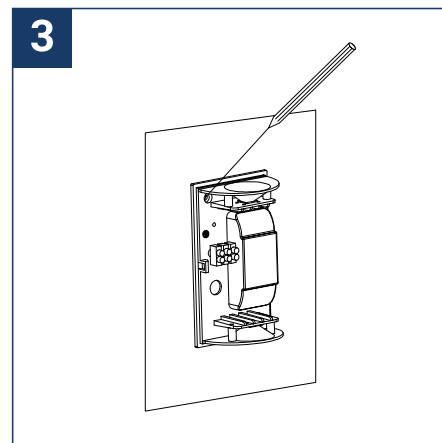

Ref : 67801-67802