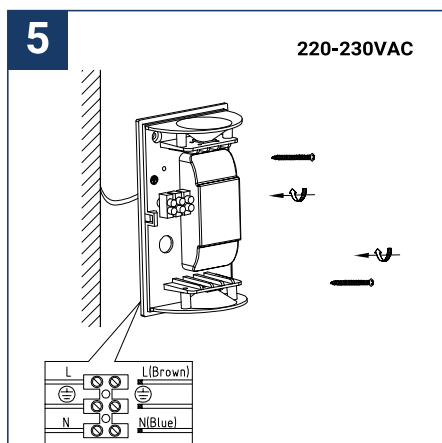

Ref : 67801-67802