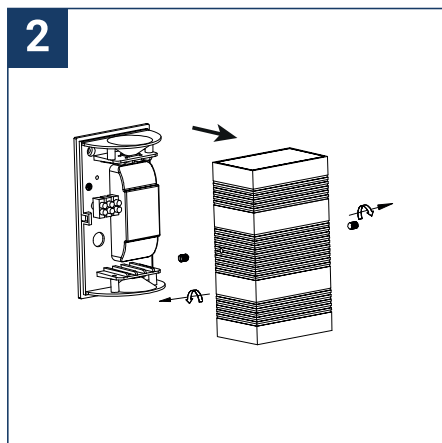

Ref : 67801-67802