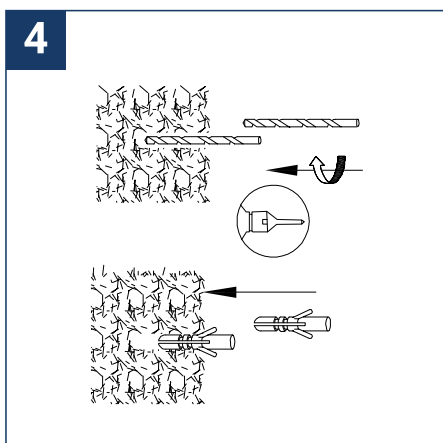

Ref : 67801-67802