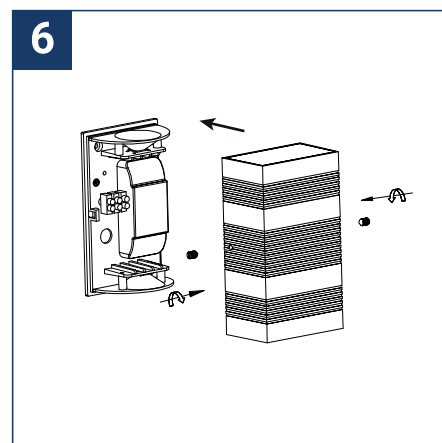

Ref : 67801-67802