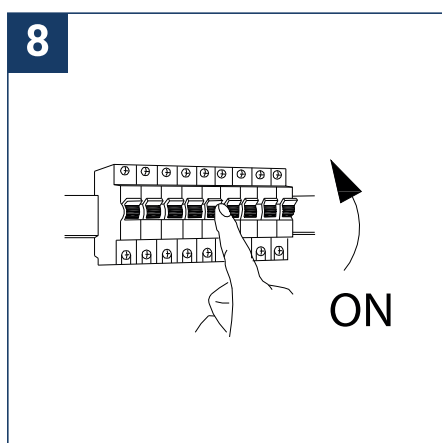

Ref : 67801-67802