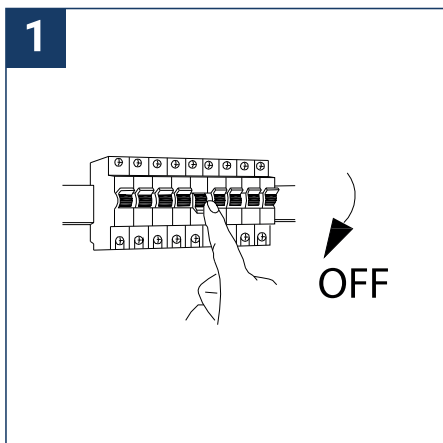

Ref : 67801-67802