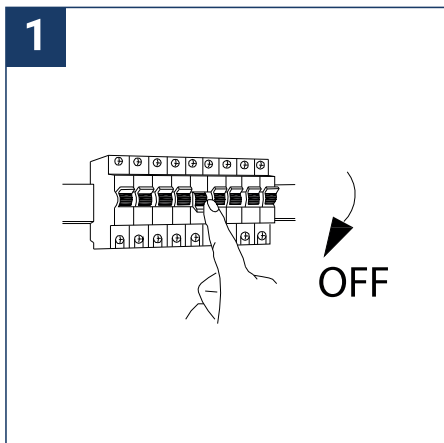

Ref : 70283-702830

! <https://www.midex.com/283-connecteurs-etanches-et-boites-de-derivation>