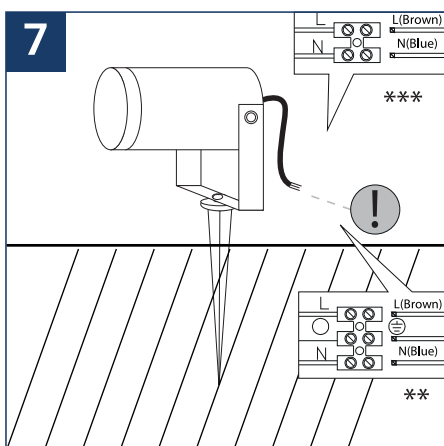

Ref : 70283-702830

! <https://www.midex.com/283-connecteurs-etanches-et-boites-de-derivation>