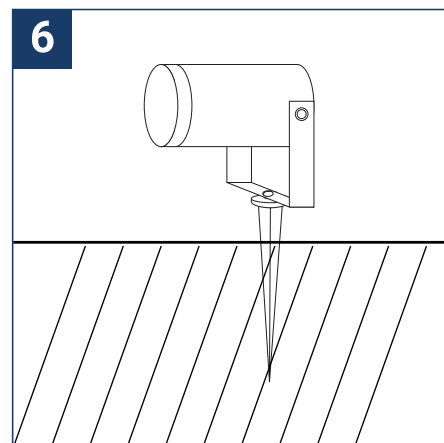

Ref : 70283-702830

! <https://www.midex.com/283-connecteurs-etanches-et-boites-de-derivation>