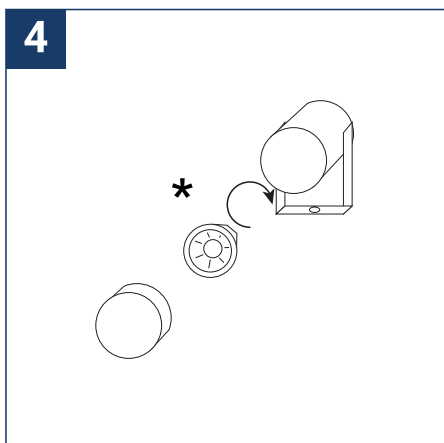

Ref : 70283-702830

! <https://www.midex.com/283-connecteurs-etanches-et-boites-de-derivation>