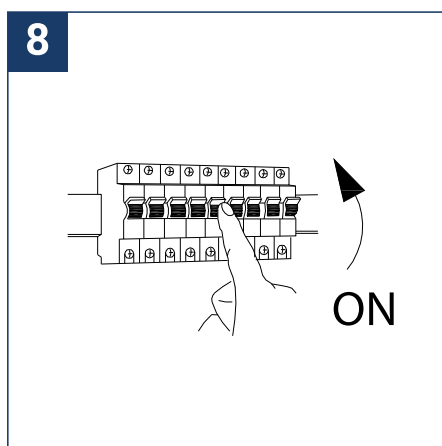

Ref : 70283-702830

! <https://www.midex.com/283-connecteurs-etanches-et-boites-de-derivation>