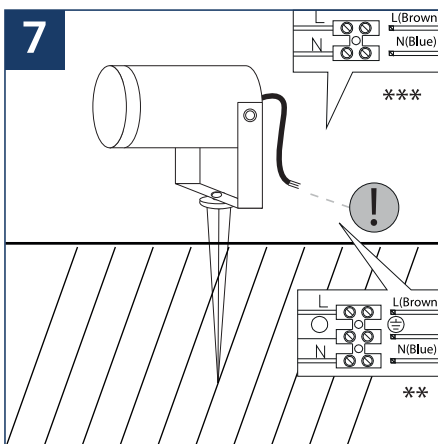

Ref : 70283-702830

<https://www.midex.com/283-connecteurs-etanches-et-boites-de-derivation>

FR
Cet appareil et ses accessoires se recyclent

À DÉPOSER EN MAGASIN

À DÉPOSER EN DÉCHÈTERIE

OU