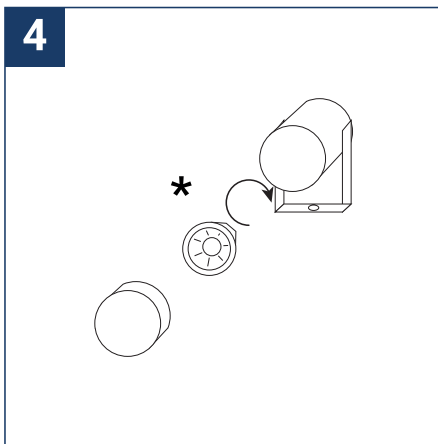

Ref : 70283-702830

<https://www.midex.com/283-connecteurs-etanches-et-boites-de-derivation>

FR
Cet appareil et ses accessoires se recyclent

À DÉPOSER EN MAGASIN

À DÉPOSER EN DÉCHÈTERIE

OU