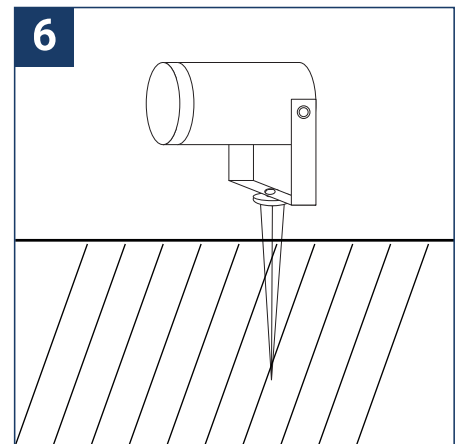

Ref : 70283-702830

<https://www.midex.com/283-connecteurs-etanches-et-boites-de-derivation>

FR
Cet appareil et ses accessoires se recyclent

À DÉPOSER EN MAGASIN

À DÉPOSER EN DÉCHÈTERIE

OU