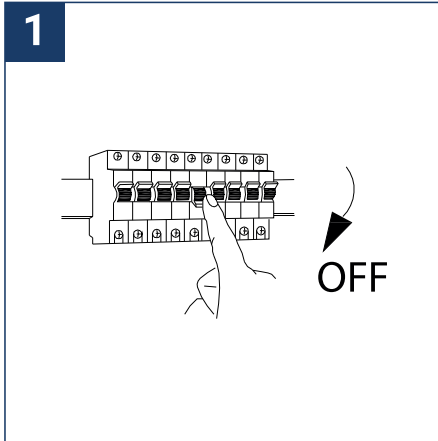

Ref : 70283-702830

<https://www.midex.com/283-connecteurs-etanches-et-boites-de-derivation>

FR
Cet appareil et ses accessoires se recyclent

À DÉPOSER EN MAGASIN

À DÉPOSER EN DÉCHÈTERIE

OU