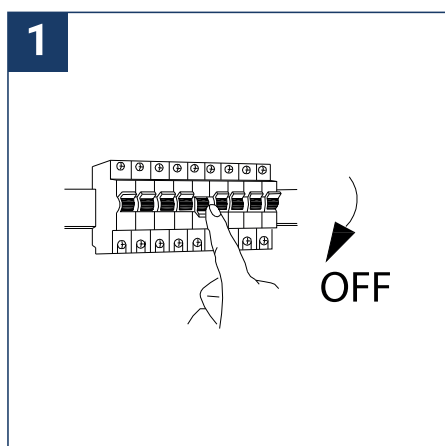

Ref : 70780-70781-70782-70783

! <https://www.miidex.com/283-connecteurs-etanches-et-boites-de-derivation>