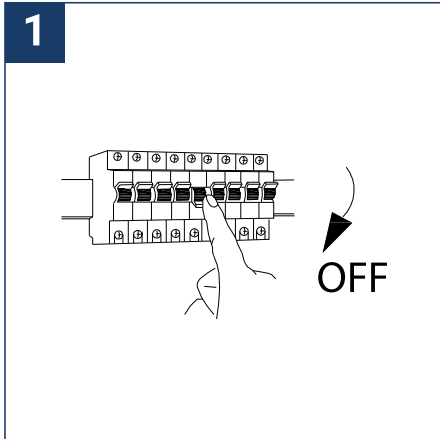

Ref : 100156-100176

! <https://www.midex.com/283-connecteurs-etanches-et-boites-de-derivation>