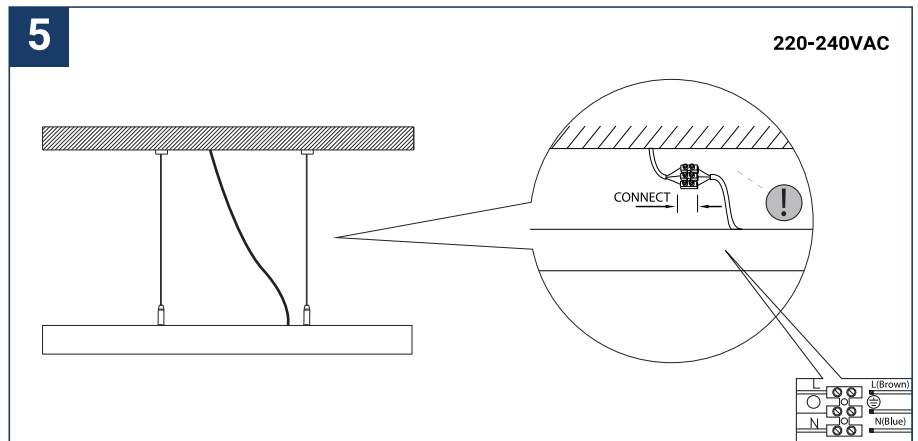

Ref : 100156-100176

! <https://www.midex.com/283-connecteurs-etanches-et-boites-de-derivation>