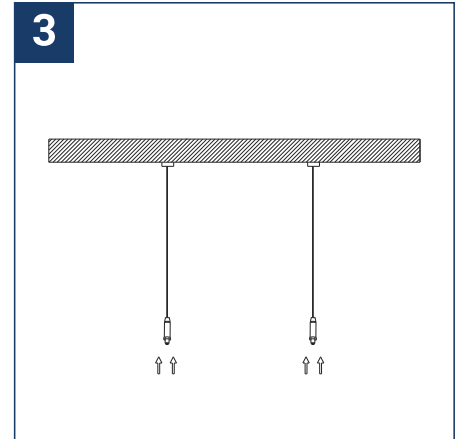

Ref : 100156-100176

! <https://www.midex.com/283-connecteurs-etanches-et-boites-de-derivation>