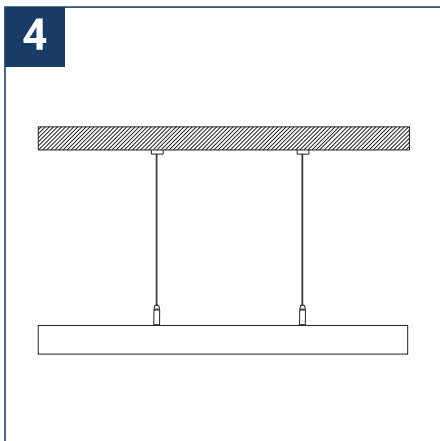

Ref : 100156-100176

! <https://www.midex.com/283-connecteurs-etanches-et-boites-de-derivation>