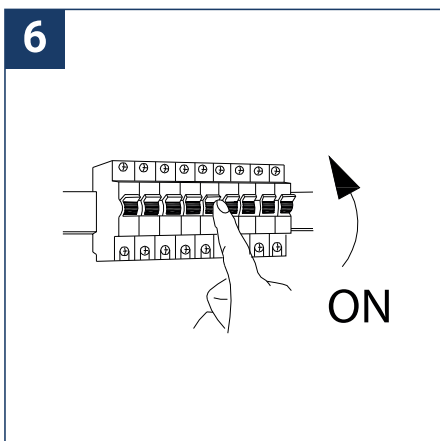

Ref : 100156-100176

! <https://www.midex.com/283-connecteurs-etanches-et-boites-de-derivation>