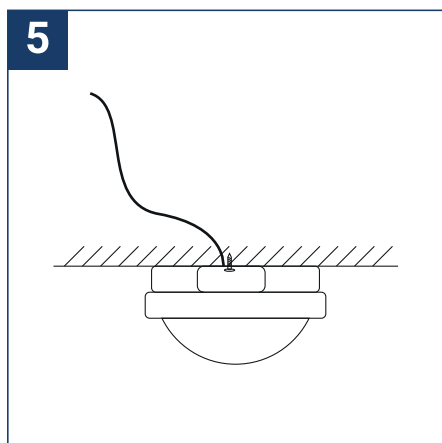

Ref : 75855-75865-75866-75875-75876

20W	45 Units maximum
36W	25 Units maximum
48W	18 Units maximum