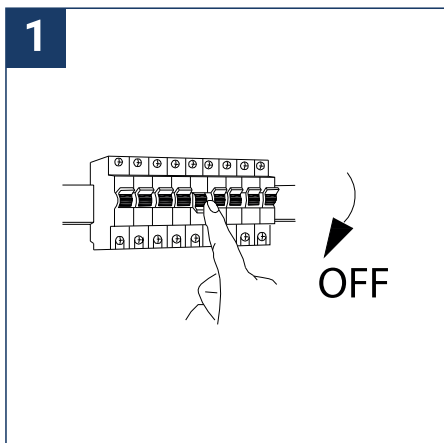

Ref : 75855-75865-75866-75875-75876

20W	45 Units maximum
36W	25 Units maximum
48W	18 Units maximum