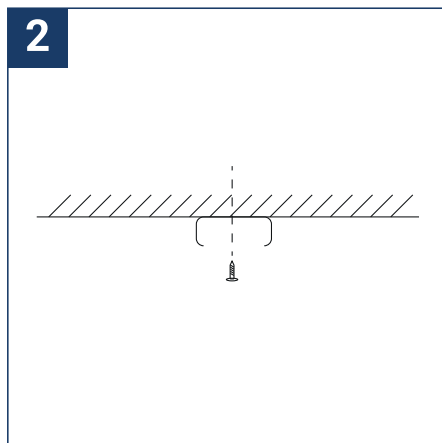

Ref : 75855-75865-75866-75875-75876

20W	45 Units maximum
36W	25 Units maximum
48W	18 Units maximum