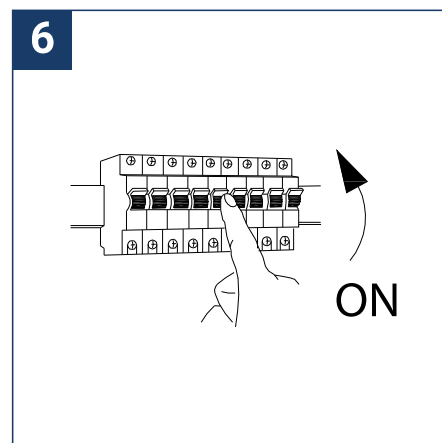

Ref : 75855-75865-75866-75875-75876

20W	45 Units maximum
36W	25 Units maximum
48W	18 Units maximum