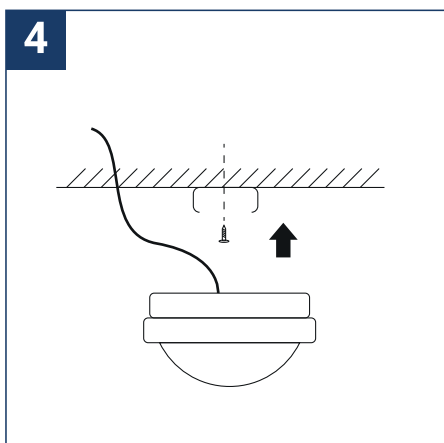

Ref : 75855-75865-75866-75875-75876

20W	45 Units maximum
36W	25 Units maximum
48W	18 Units maximum