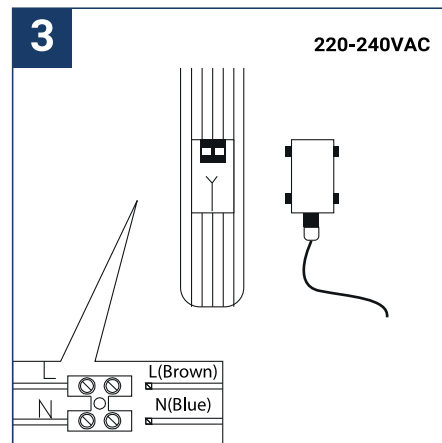

Ref : 75855-75865-75866-75875-75876

20W	45 Units maximum
36W	25 Units maximum
48W	18 Units maximum