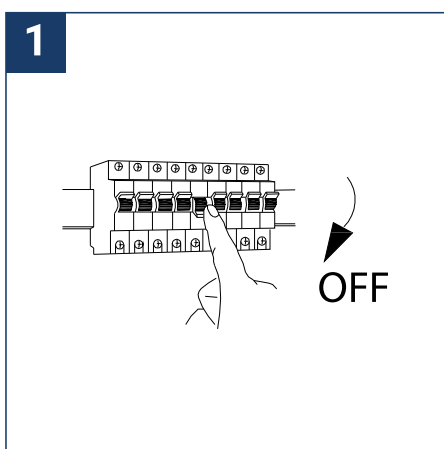

Ref : 763613-763614-763618-7636130-7636231