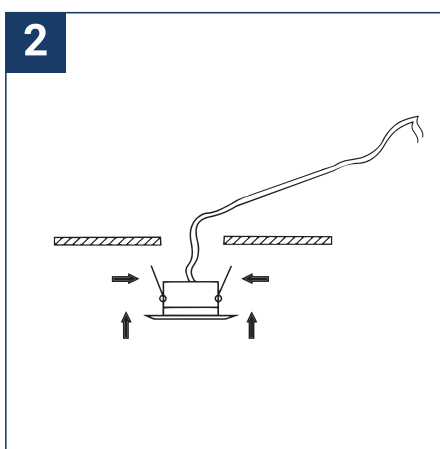

Ref : 763613-763614-763618-7636130-7636231