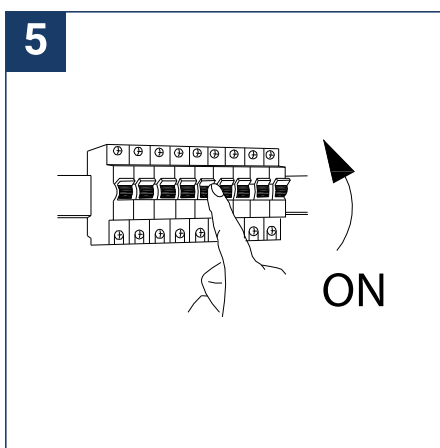

Ref : 763613-763614-763618-7636130-7636231