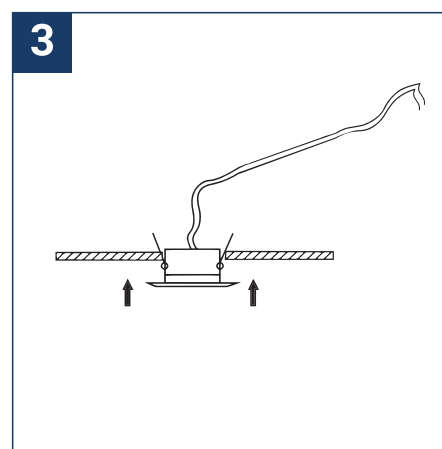

Ref : 763613-763614-763618-7636130-7636231