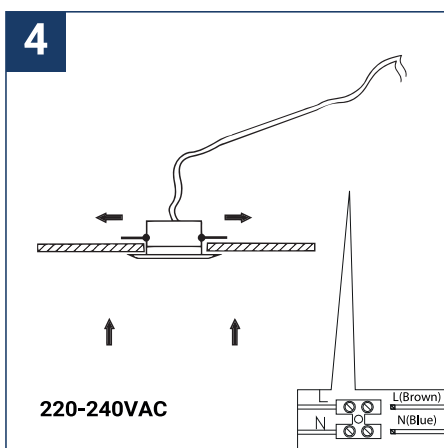

Ref : 763613-763614-763618-7636130-7636231