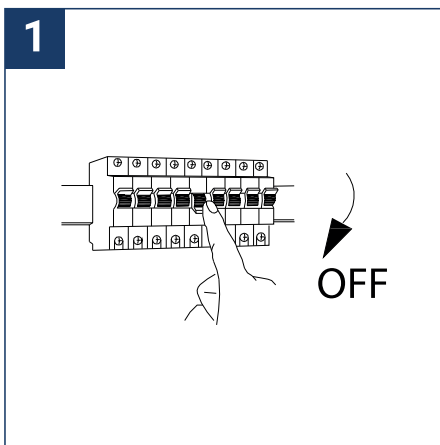

Ref : 763613-763614-763618-7636130-7636231