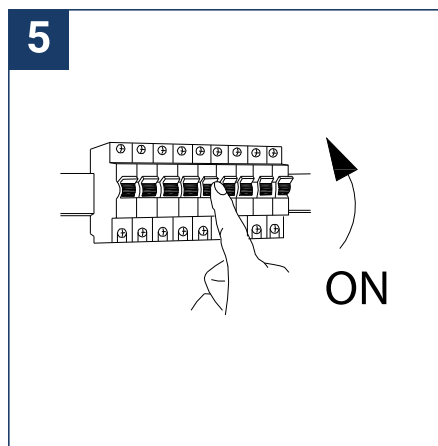

Ref : 763613-763614-763618-7636130-7636231