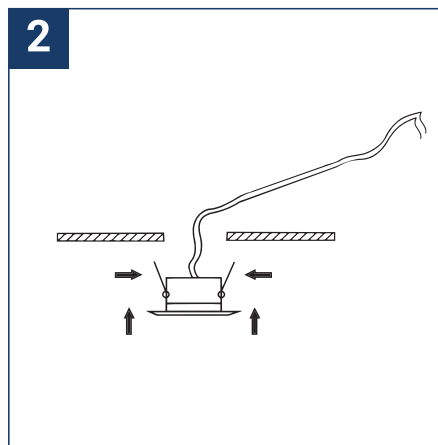

Ref : 763613-763614-763618-7636130-7636231