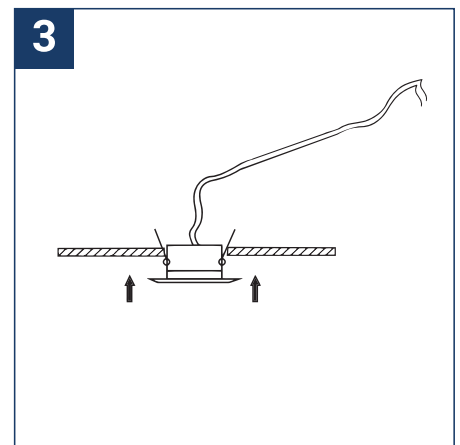

Ref : 763613-763614-763618-7636130-7636231