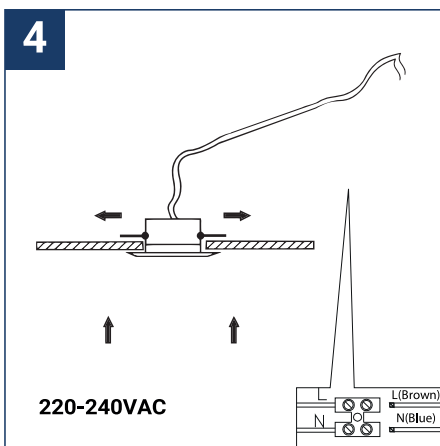

Ref : 763613-763614-763618-7636130-7636231