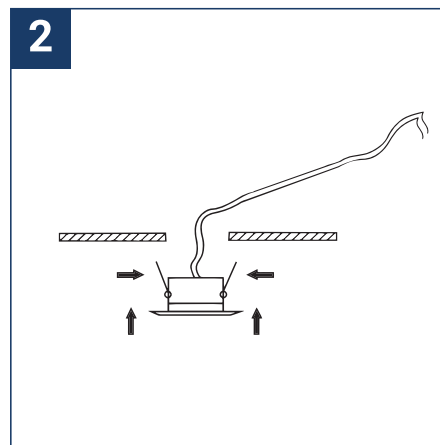

Ref : 763613-763614-763618-7636130-7636231