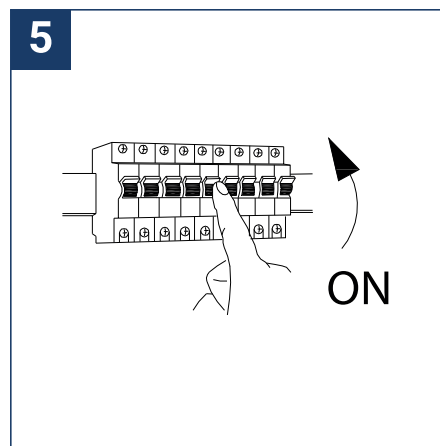

Ref : 763613-763614-763618-7636130-7636231