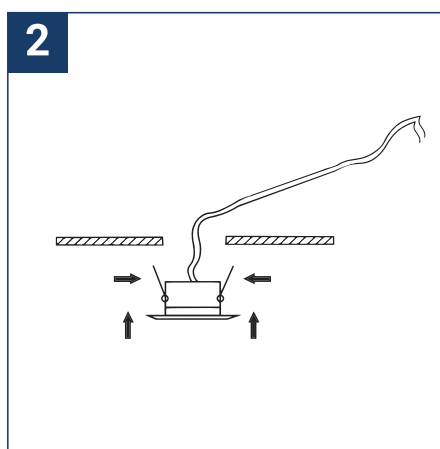

Ref : 763613-763614-763618-7636130-7636231