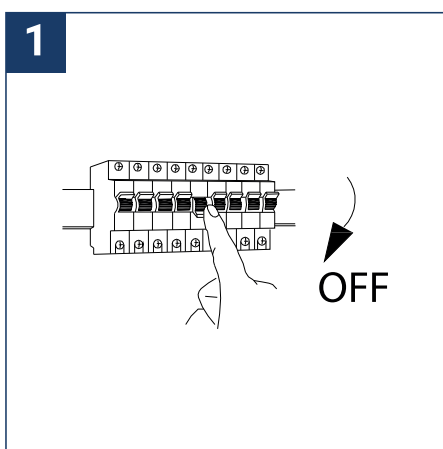

Ref : 763613-763614-763618-7636130-7636231