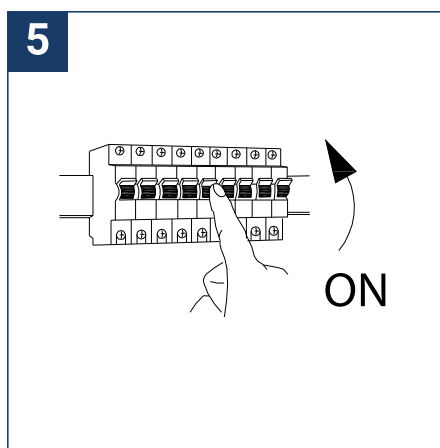

Ref : 763613-763614-763618-7636130-7636231