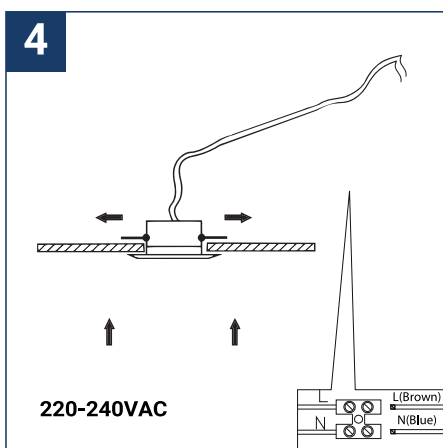

Ref : 763613-763614-763618-7636130-7636231