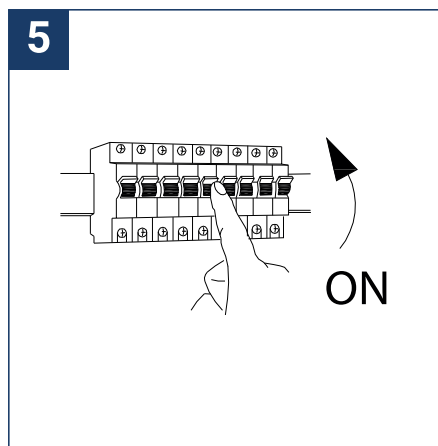

Ref : 763623