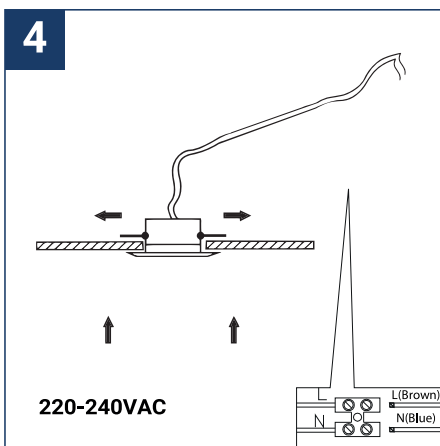

Ref : 763623