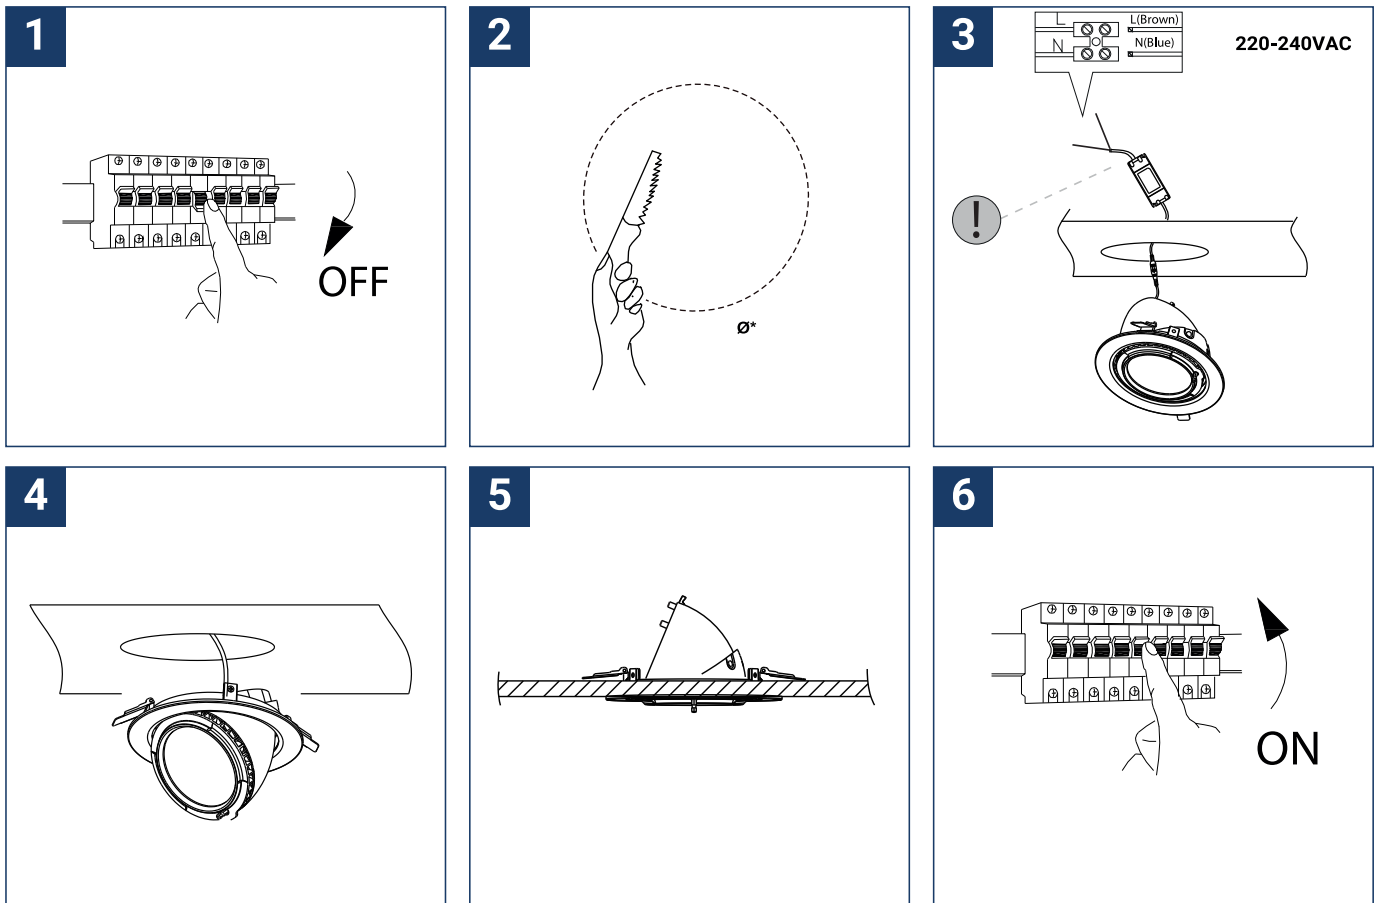

Ref : 76730

Puissance	Dimensions (LxØmm)	Cut Ø*
10W	112xØ90mm	Ø100mm

<https://www.miidex.com/283-connecteurs-etanches-et-boites-de-derivation>

FR
Cet appareil
et ses accessoires
se recyclent