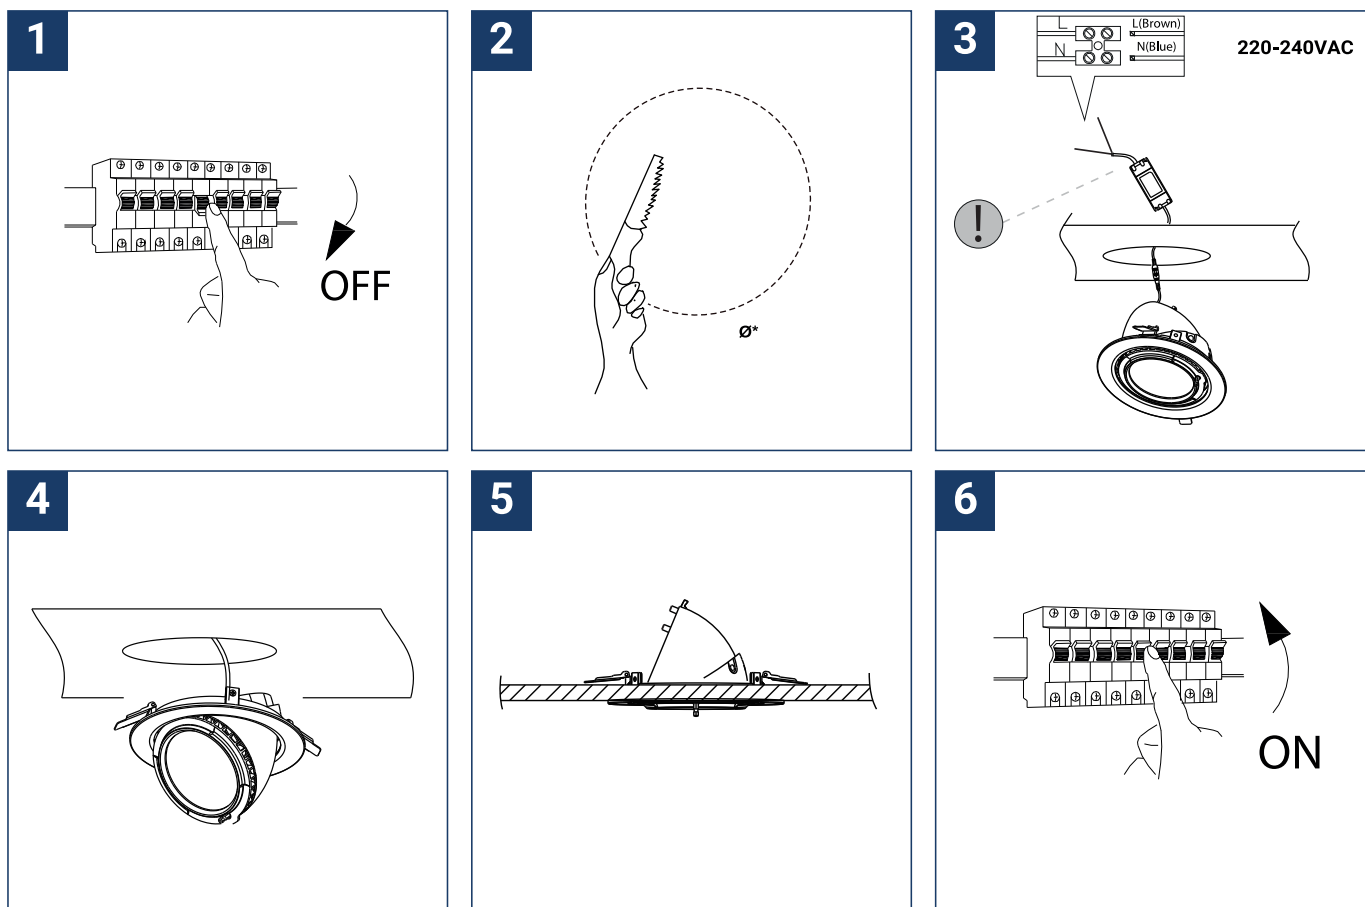

Ref : 76710-76720-76730-76740-76744-76745-76746-76751

Puissance	Dimensions (LxØmm)	Cut Ø*
10W	112xØ90mm	Ø100mm
20W	140xØ120mm	Ø125mm
30W	135xØ165mm	Ø140mm
40W	135xØ165mm	Ø140mm
55W	160xØ190mm	Ø175mm

<https://www.miidex.com/283-connecteurs-etanches-et-boites-de-derivation>

FR
Cet appareil
et ses accessoires
se recyclent