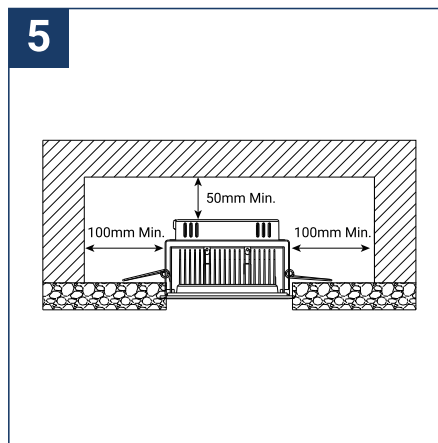

Ref : 76913-100346

! <https://www.miidex.com/283-connecteurs-etanches-et-boites-de-derivation>