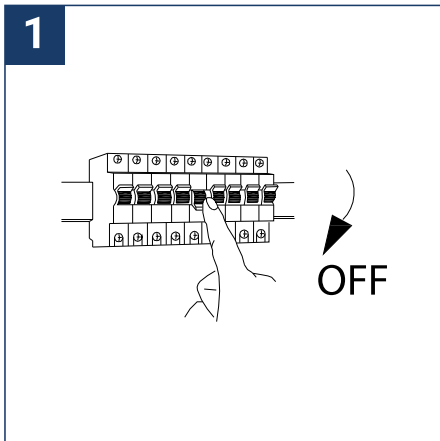

Ref : 76913-100346

! <https://www.miidex.com/283-connecteurs-etanches-et-boites-de-derivation>