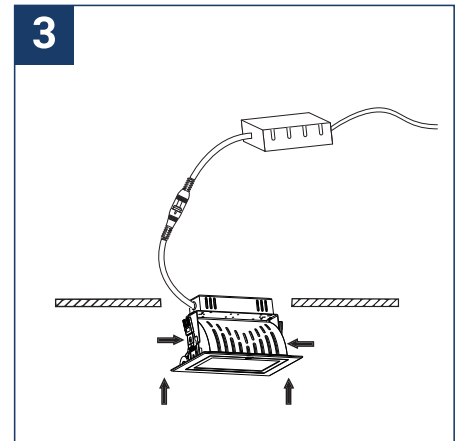

Ref : 76913-100346

! <https://www.miidex.com/283-connecteurs-etanches-et-boites-de-derivation>