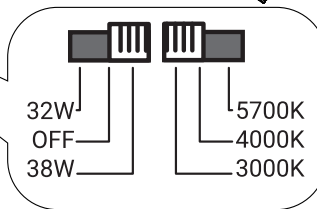

Ref : 76913-100346

! <https://www.miidex.com/283-connecteurs-etanches-et-boites-de-derivation>