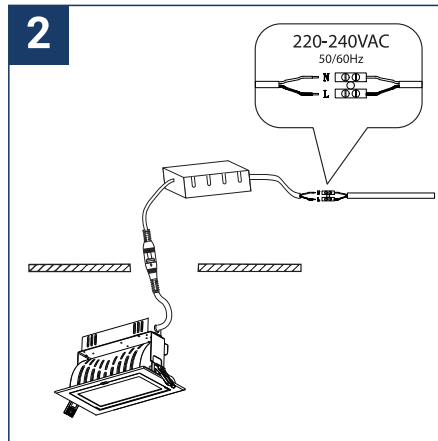

Ref : 76913-100346

! <https://www.miidex.com/283-connecteurs-etanches-et-boites-de-derivation>