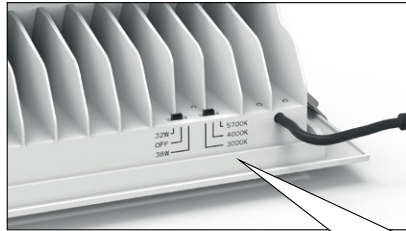

Ref : 76913-100346

! <https://www.miidex.com/283-connecteurs-etanches-et-boites-de-derivation>