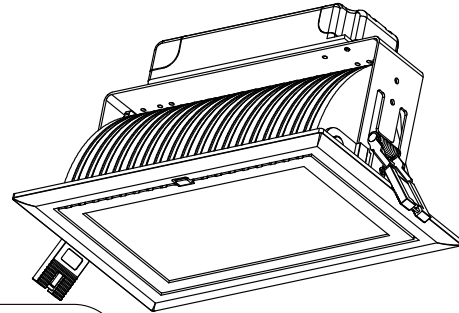

Ref : 76913-100346

! <https://www.miidex.com/283-connecteurs-etanches-et-boites-de-derivation>