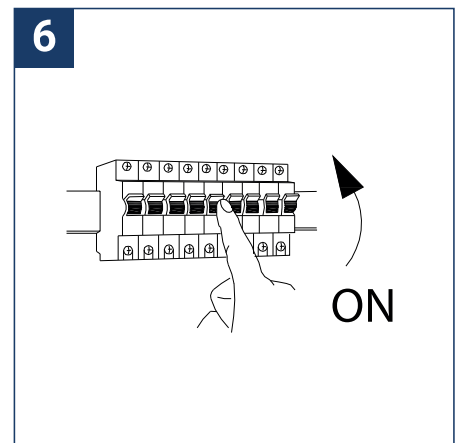

Ref : 76913-100346

! <https://www.miidex.com/283-connecteurs-etanches-et-boites-de-derivation>