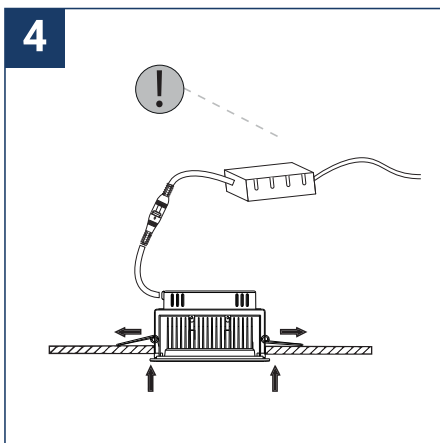

Ref : 76913-100346

! <https://www.miidex.com/283-connecteurs-etanches-et-boites-de-derivation>