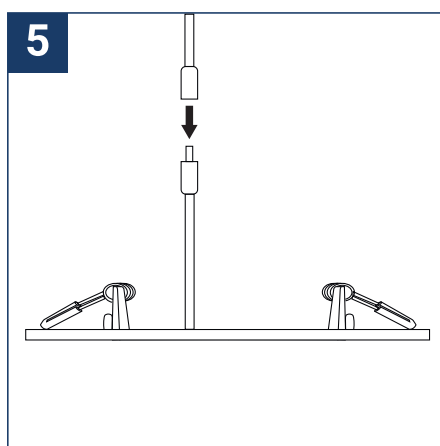

Ref : 7744-7745-7746-7747-7748-7749-7754-7755-7756-7757-77551-77571

! <https://www.miidex.com/283-connecteurs-etanches-et-boites-de-derivation>