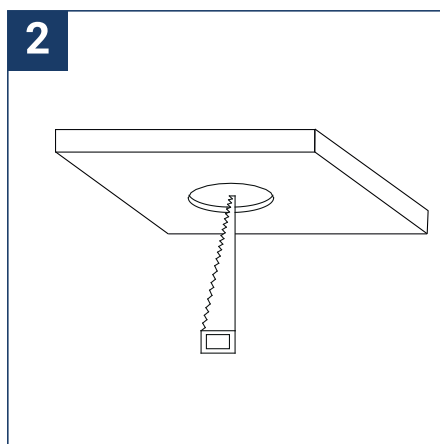

Ref : 7744-7745-7746-7747-7748-7749-7754-7755-7756-7757-77551-77571

! <https://www.miidex.com/283-connecteurs-etanches-et-boites-de-derivation>