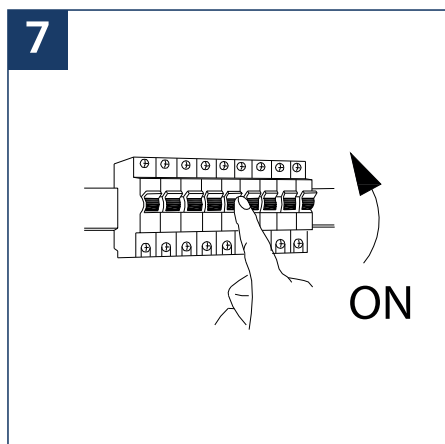

Ref : 7744-7745-7746-7747-7748-7749-7754-7755-7756-7757-77551-77571

! <https://www.miidex.com/283-connecteurs-etanches-et-boites-de-derivation>