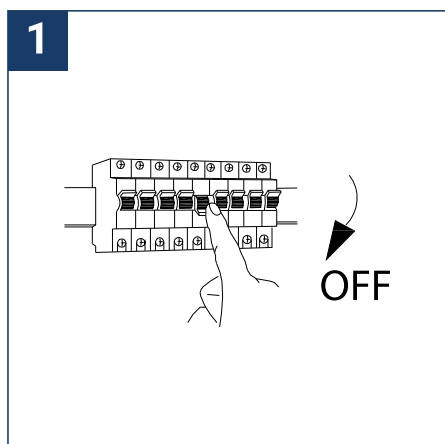

Ref : 7744-7745-7746-7747-7748-7749-7754-7755-7756-7757-77551-77571

! <https://www.miidex.com/283-connecteurs-etanches-et-boites-de-derivation>