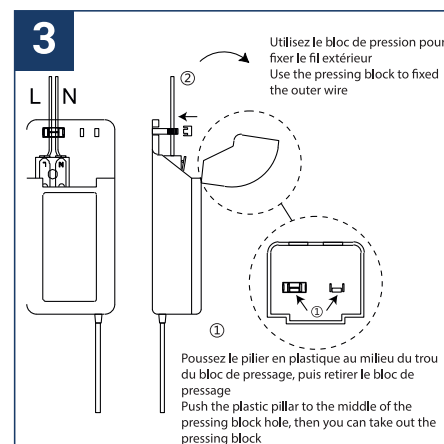

Ref : 7744-7745-7746-7747-7748-7749-7754-7755-7756-7757-77551-77571

! <https://www.miidex.com/283-connecteurs-etanches-et-boites-de-derivation>