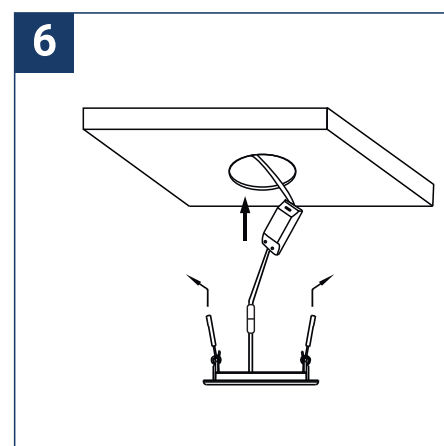

Ref : 7744-7745-7746-7747-7748-7749-7754-7755-7756-7757-77551-77571

! <https://www.miidex.com/283-connecteurs-etanches-et-boites-de-derivation>