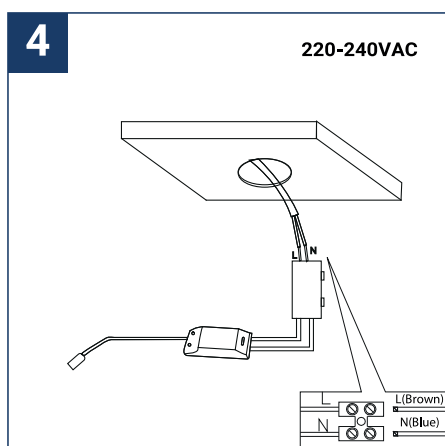

Ref : 7744-7745-7746-7747-7748-7749-7754-7755-7756-7757-77551-77571

! <https://www.miidex.com/283-connecteurs-etanches-et-boites-de-derivation>