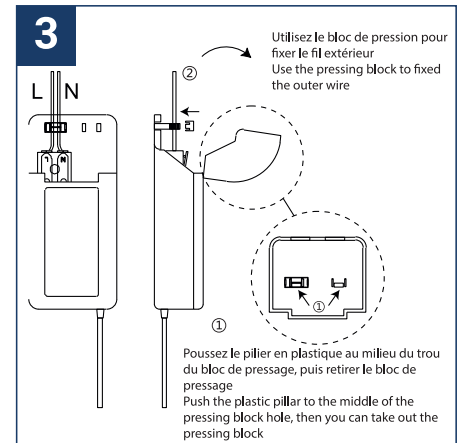

Ref : 7744-7745-7746-7747-7748-7749-7754-7755-7756-7757-77551-77571

! <https://www.midex.com/283-connecteurs-etanches-et-boites-de-derivation>