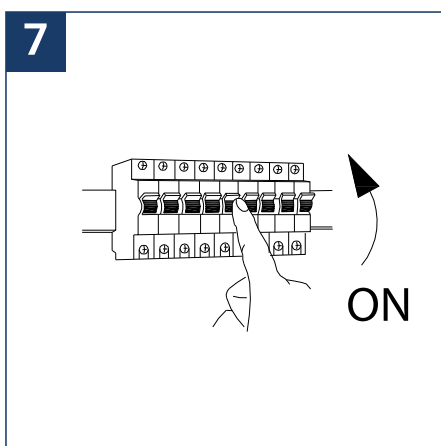

Ref : 7744-7745-7746-7747-7748-7749-7754-7755-7756-7757-77551-77571

! <https://www.midex.com/283-connecteurs-etanches-et-boites-de-derivation>