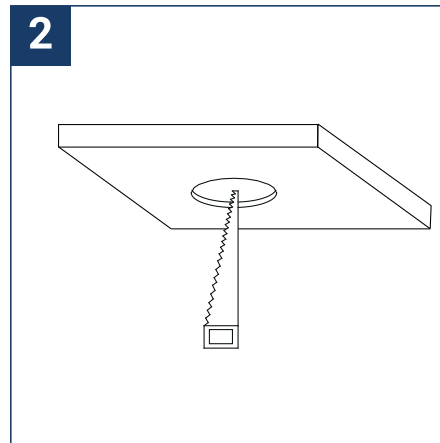

Ref : 7744-7745-7746-7747-7748-7749-7754-7755-7756-7757-77551-77571

! <https://www.midex.com/283-connecteurs-etanches-et-boites-de-derivation>