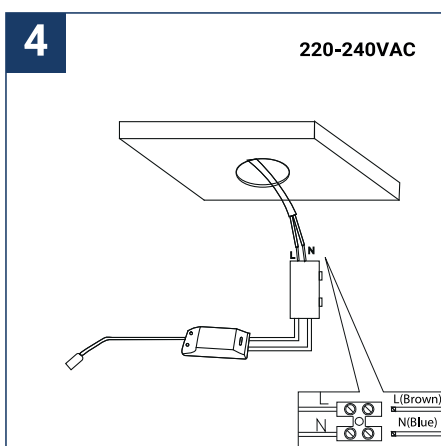

Ref : 7744-7745-7746-7747-7748-7749-7754-7755-7756-7757-77551-77571

! <https://www.midex.com/283-connecteurs-etanches-et-boites-de-derivation>