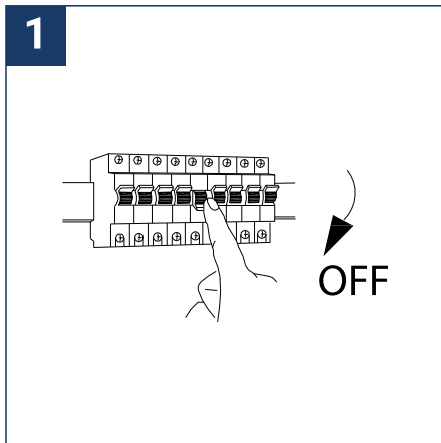

Ref : 7744-7745-7746-7747-7748-7749-7754-7755-7756-7757-77551-77571

! <https://www.midex.com/283-connecteurs-etanches-et-boites-de-derivation>