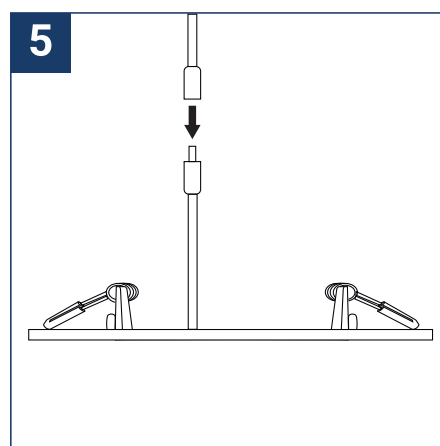

Ref : 7744-7745-7746-7747-7748-7749-7754-7755-7756-7757-77551-77571

! <https://www.midex.com/283-connecteurs-etanches-et-boites-de-derivation>