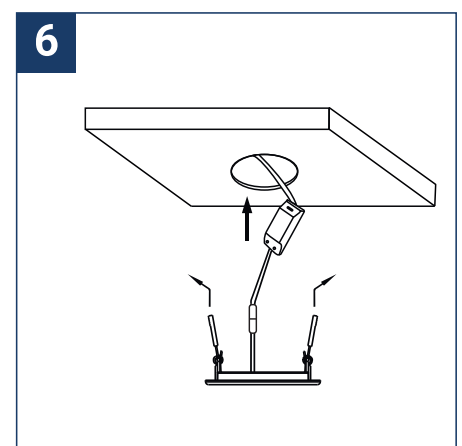

Ref : 7744-7745-7746-7747-7748-7749-7754-7755-7756-7757-77551-77571

! <https://www.midex.com/283-connecteurs-etanches-et-boites-de-derivation>