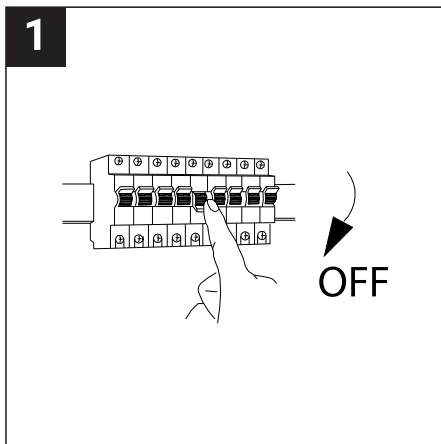

Ref : 77451-77452-77481-77490-77550

<https://www.miidex.com/283-connecteurs-etanches-et-boites-de-derivation>