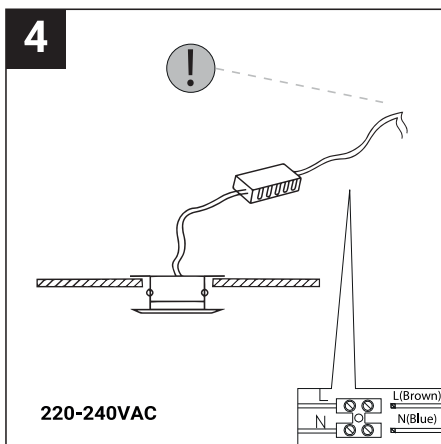

Ref : 77451-77452-77481-77490-77550

<https://www.miidex.com/283-connecteurs-etanches-et-boites-de-derivation>