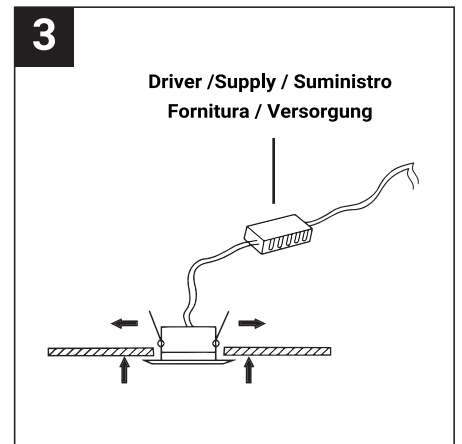

Ref : 77451-77452-77481-77490-77550

<https://www.miidex.com/283-connecteurs-etanches-et-boites-de-derivation>