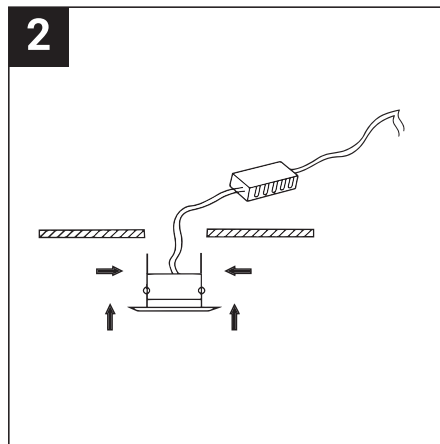

Ref : 77451-77452-77481-77490-77550

<https://www.miidex.com/283-connecteurs-etanches-et-boites-de-derivation>