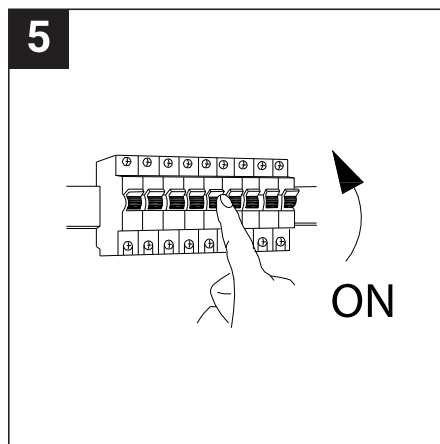

Ref : 77451-77452-77481-77490-77550

<https://www.miidex.com/283-connecteurs-etanches-et-boites-de-derivation>