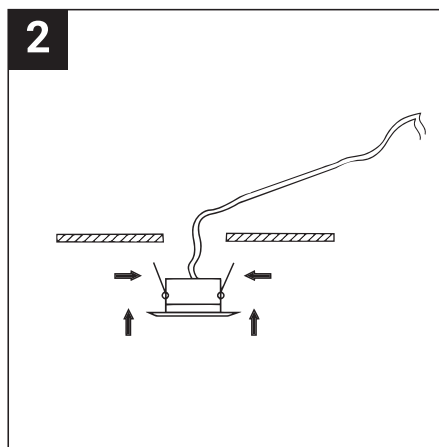

Ref : 77461-77462-77463

! <https://www.miidex.com/283-connecteurs-etanches-et-boites-de-derivation>