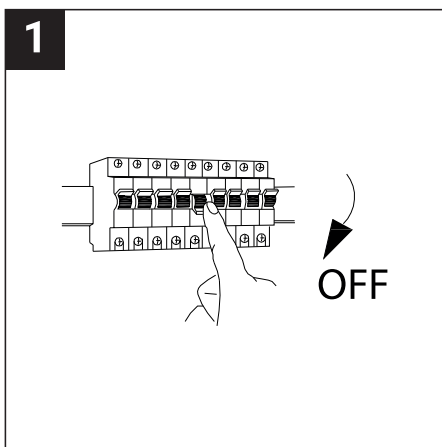

Ref : 77461-77462-77463

! <https://www.miidex.com/283-connecteurs-etanches-et-boites-de-derivation>