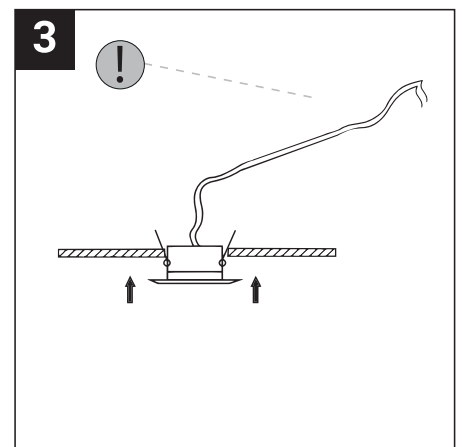

Ref : 77461-77462-77463

! <https://www.miidex.com/283-connecteurs-etanches-et-boites-de-derivation>