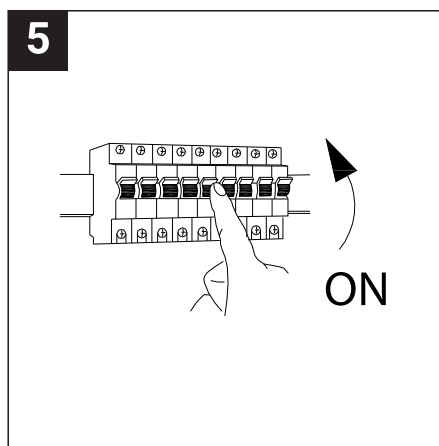

Ref : 77461-77462-77463

! <https://www.miidex.com/283-connecteurs-etanches-et-boites-de-derivation>