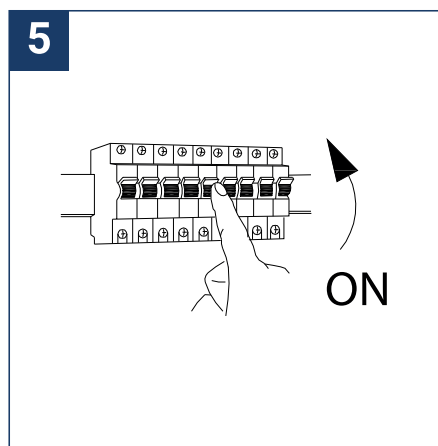

Ref : 77461-77462-77463