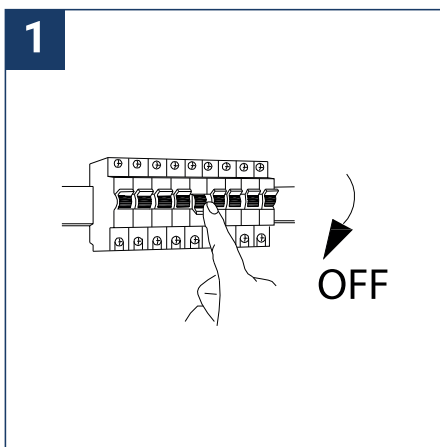

Ref : 77461-77462-77463