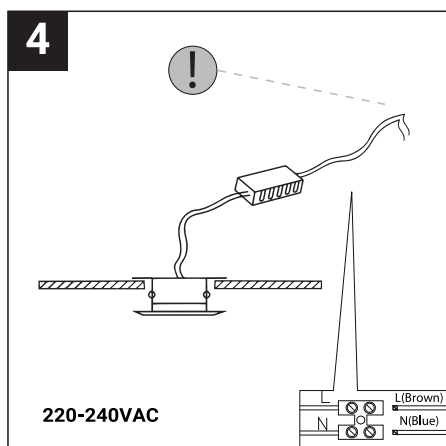

Ref : 77550-77552-77573-77670-77671-77574-77481

<https://www.miidex.com/283-connecteurs-etanches-et-boites-de-derivation>

FR
Cet appareil
et ses accessoires
se recyclent