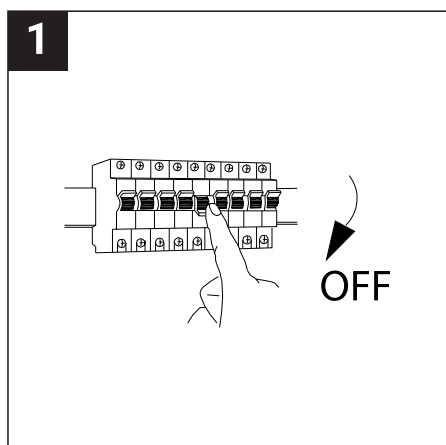

Ref : 77550-77552-77573-77670-77671-77574-77481

<https://www.miidex.com/283-connecteurs-etanches-et-boites-de-derivation>

FR
Cet appareil
et ses accessoires
se recyclent