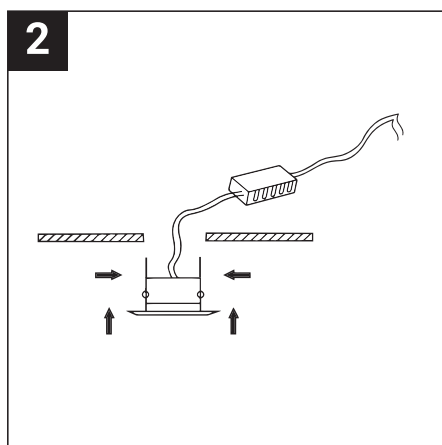

Ref : 77550-77552-77573-77670-77671-77574-77481

<https://www.miidex.com/283-connecteurs-etanches-et-boites-de-derivation>

FR
Cet appareil
et ses accessoires
se recyclent