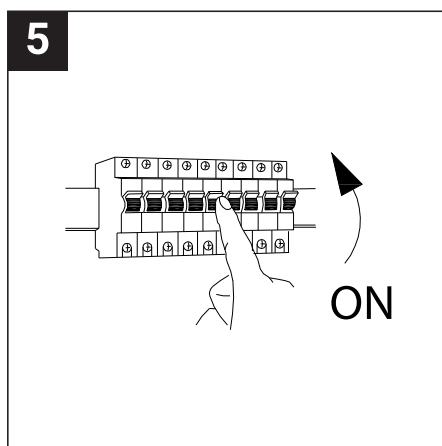

Ref : 77550-77552-77573-77670-77671-77574-77481

<https://www.miidex.com/283-connecteurs-etanches-et-boites-de-derivation>

FR
Cet appareil
et ses accessoires
se recyclent