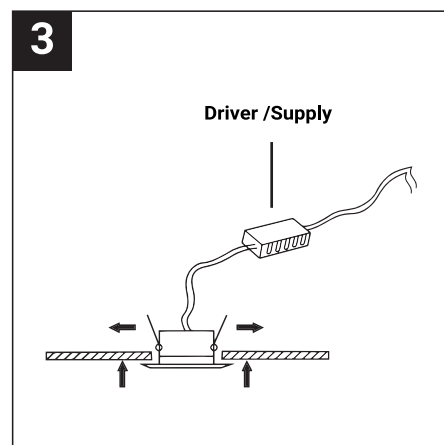

Ref : 77550-77552-77573-77670-77671-77574-77481

<https://www.miidex.com/283-connecteurs-etanches-et-boites-de-derivation>

FR
Cet appareil
et ses accessoires
se recyclent