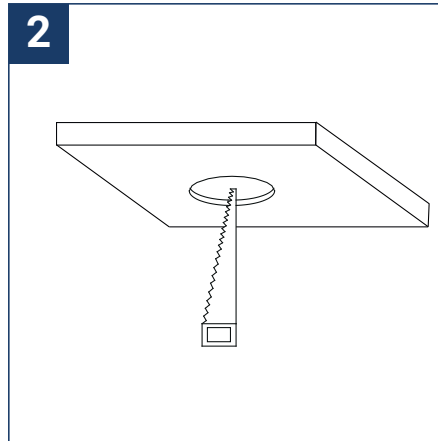

Ref : 7744-7745-7746-7747-7748-7749-7754-7755-7756-7757-77551-77571

<https://www.midex.com/283-connecteurs-etanches-et-boites-de-derivation>