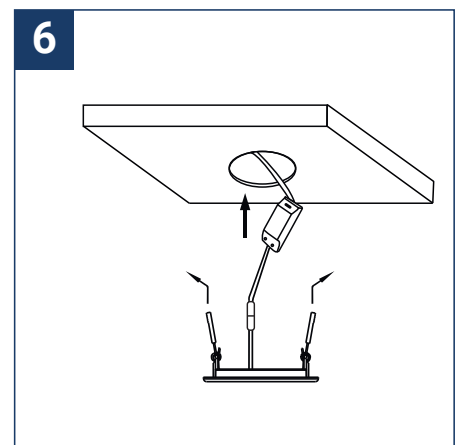

Ref : 7744-7745-7746-7747-7748-7749-7754-7755-7756-7757-77551-77571

<https://www.midex.com/283-connecteurs-etanches-et-boites-de-derivation>