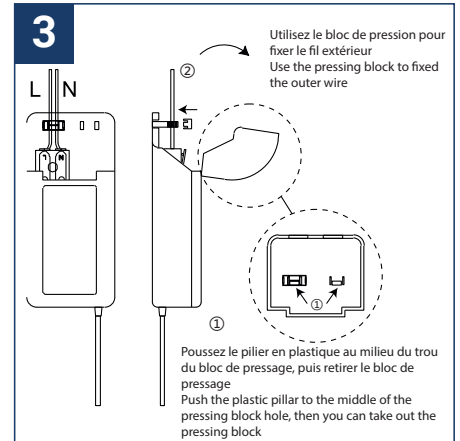

Ref : 7744-7745-7746-7747-7748-7749-7754-7755-7756-7757-77551-77571

<https://www.midex.com/283-connecteurs-etanches-et-boites-de-derivation>