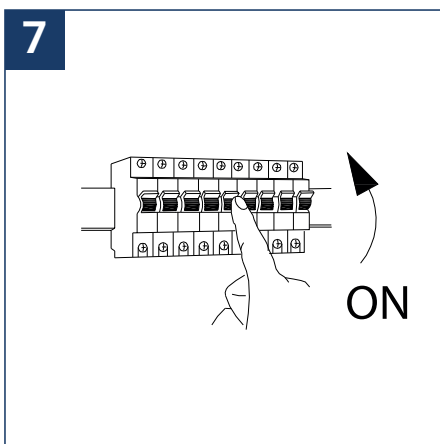

Ref : 7744-7745-7746-7747-7748-7749-7754-7755-7756-7757-77551-77571

<https://www.midex.com/283-connecteurs-etanches-et-boites-de-derivation>