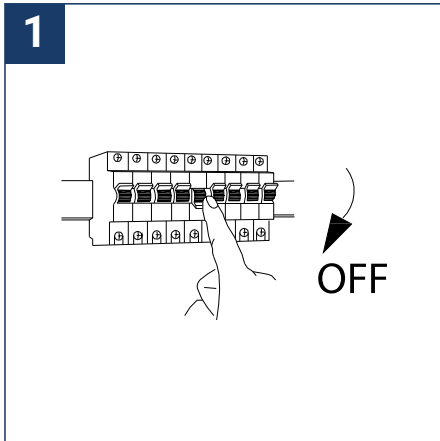

Ref : 7744-7745-7746-7747-7748-7749-7754-7755-7756-7757-77551-77571

<https://www.midex.com/283-connecteurs-etanches-et-boites-de-derivation>