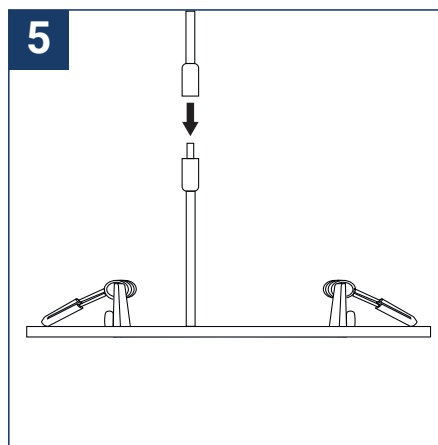

Ref : 7744-7745-7746-7747-7748-7749-7754-7755-7756-7757-77551-77571

<https://www.midex.com/283-connecteurs-etanches-et-boites-de-derivation>