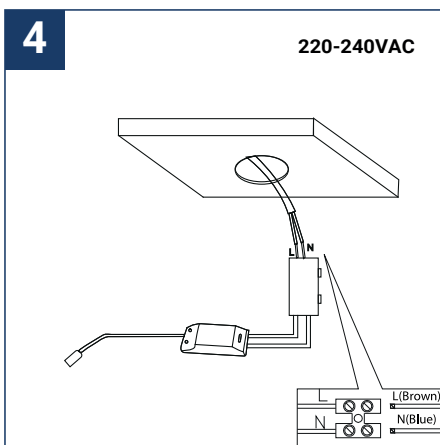

Ref : 7744-7745-7746-7747-7748-7749-7754-7755-7756-7757-77551-77571

<https://www.midex.com/283-connecteurs-etanches-et-boites-de-derivation>