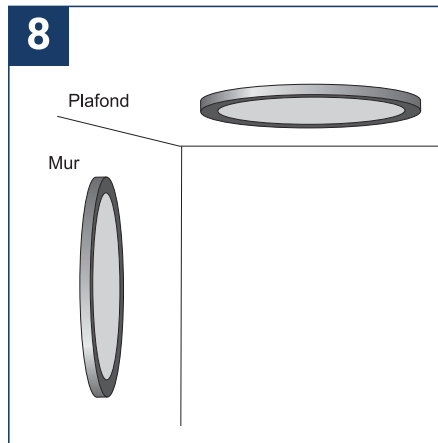

Ref : 77492-77554

! <https://www.miidex.com/283-connecteurs-etanches-et-boites-de-derivation>