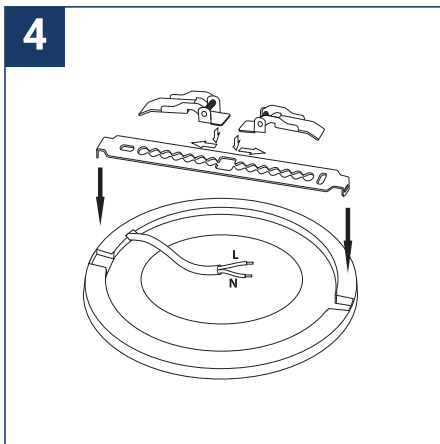

Ref : 77492-77554

! <https://www.miidex.com/283-connecteurs-etanches-et-boites-de-derivation>