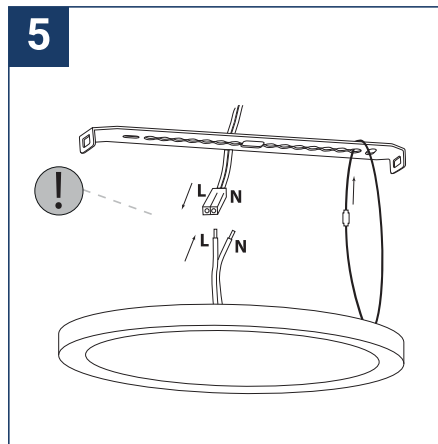

Ref : 77492-77554

! <https://www.miidex.com/283-connecteurs-etanches-et-boites-de-derivation>