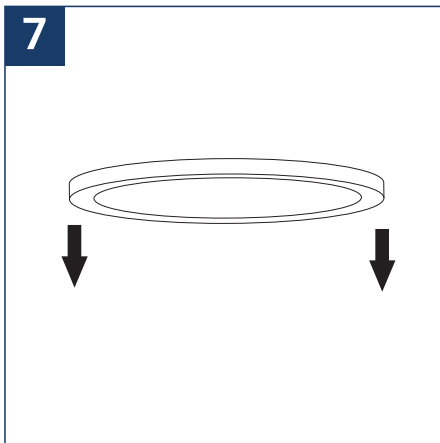

Ref : 77492-77554

! <https://www.miidex.com/283-connecteurs-etanches-et-boites-de-derivation>