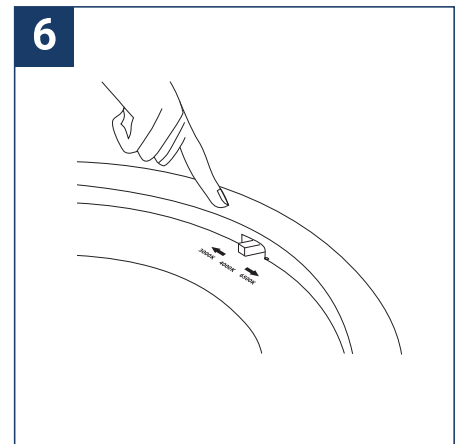

Ref : 77492-77554

! <https://www.miidex.com/283-connecteurs-etanches-et-boites-de-derivation>