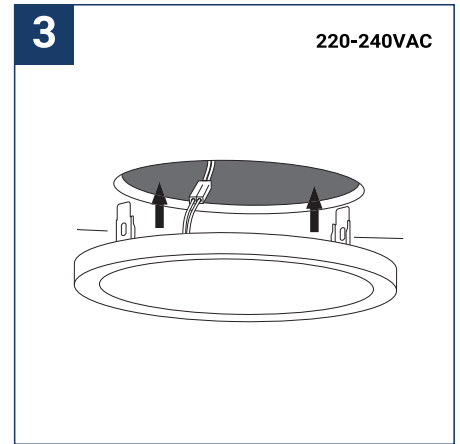

Ref : 77492-77554

! <https://www.miidex.com/283-connecteurs-etanches-et-boites-de-derivation>