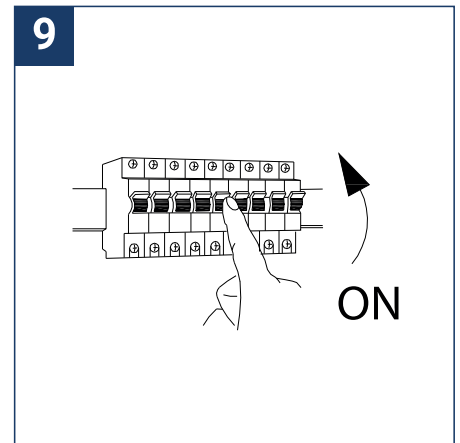

Ref : 77492-77554

! <https://www.miidex.com/283-connecteurs-etanches-et-boites-de-derivation>