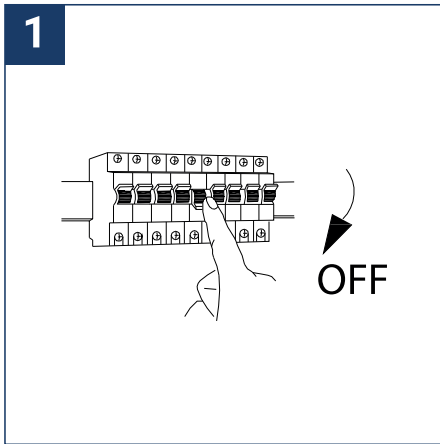

Ref : 77492-77554

! <https://www.miidex.com/283-connecteurs-etanches-et-boites-de-derivation>