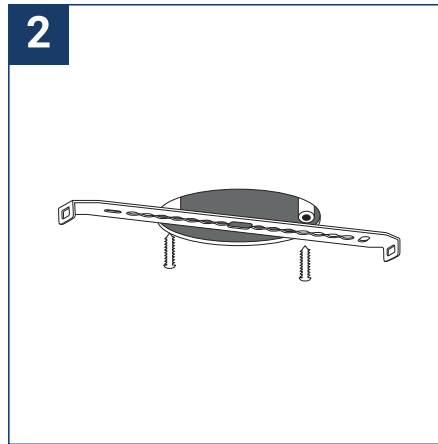

Ref : 77492-77554

! <https://www.miidex.com/283-connecteurs-etanches-et-boites-de-derivation>