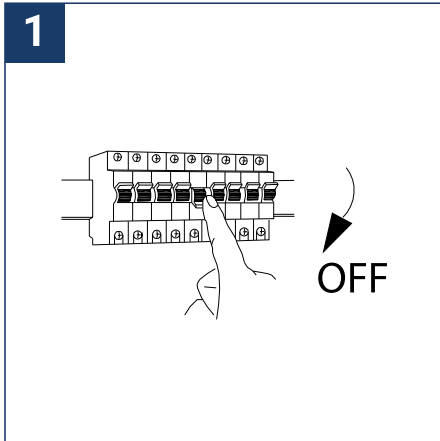

Ref : 77520-77522-77531-77640-77641-77650-77652

<https://www.miidex.com/283-connecteurs-etanches-et-boites-de-derivation>