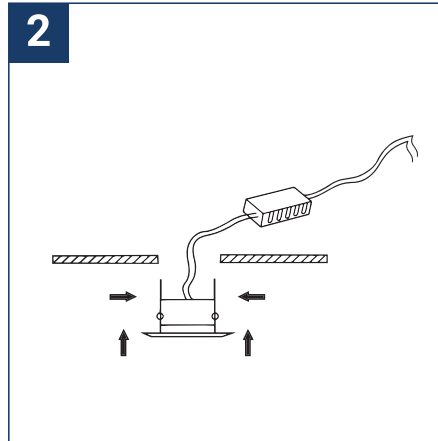

Ref : 77520-77522-77531-77640-77641-77650-77652

<https://www.miidex.com/283-connecteurs-etanches-et-boites-de-derivation>