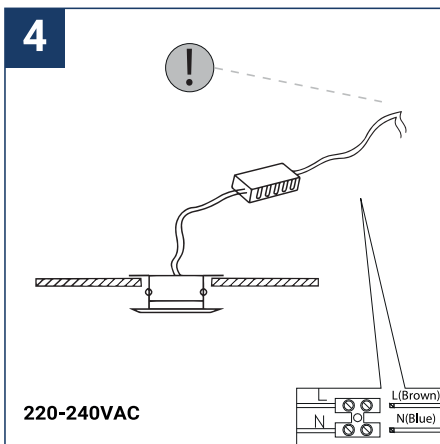

Ref : 77520-77522-77531-77640-77641-77650-77652

<https://www.miidex.com/283-connecteurs-etanches-et-boites-de-derivation>