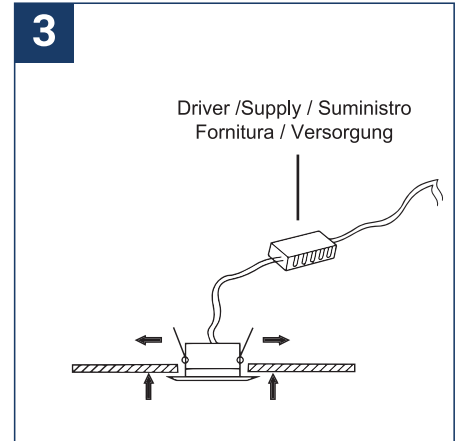

Ref : 77520-77522-77531-77640-77641-77650-77652

<https://www.miidex.com/283-connecteurs-etanches-et-boites-de-derivation>