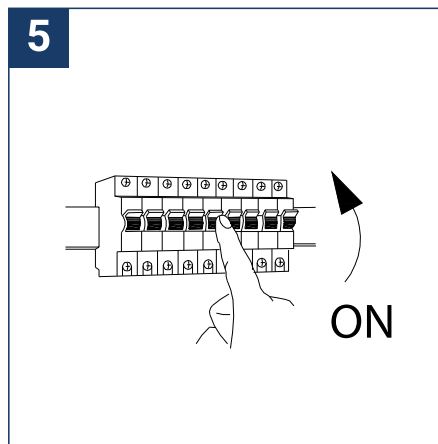

Ref : 77520-77522-77531-77640-77641-77650-77652

<https://www.miidex.com/283-connecteurs-etanches-et-boites-de-derivation>