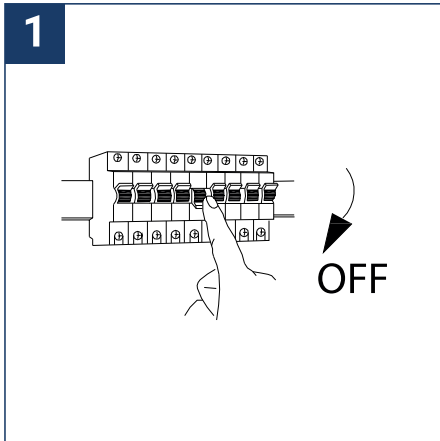

Ref : 7744-7745-7746-7747-7748-7749-7754-7755-7756-7757-77551-77571

<https://www.miidex.com/283-connecteurs-etanches-et-boites-de-derivation>