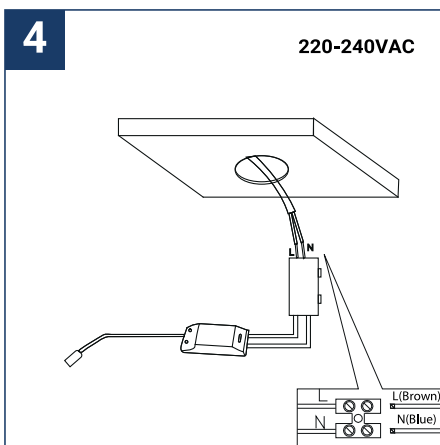

Ref : 7744-7745-7746-7747-7748-7749-7754-7755-7756-7757-77551-77571

<https://www.miidex.com/283-connecteurs-etanches-et-boites-de-derivation>