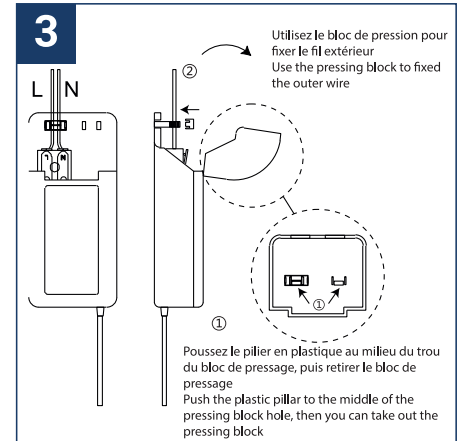

Ref : 7744-7745-7746-7747-7748-7749-7754-7755-7756-7757-77551-77571

<https://www.miidex.com/283-connecteurs-etanches-et-boites-de-derivation>