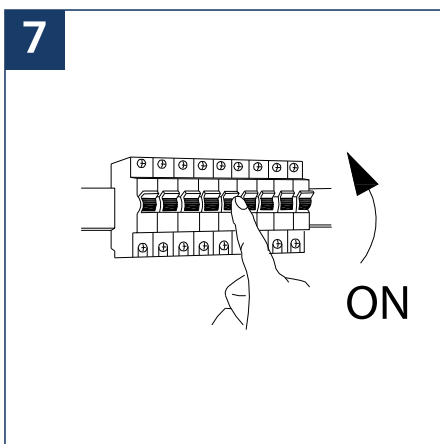

Ref : 7744-7745-7746-7747-7748-7749-7754-7755-7756-7757-77551-77571

<https://www.miidex.com/283-connecteurs-etanches-et-boites-de-derivation>