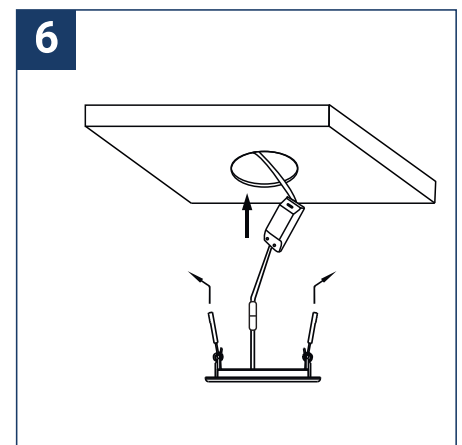

Ref : 7744-7745-7746-7747-7748-7749-7754-7755-7756-7757-77551-77571

<https://www.miidex.com/283-connecteurs-etanches-et-boites-de-derivation>