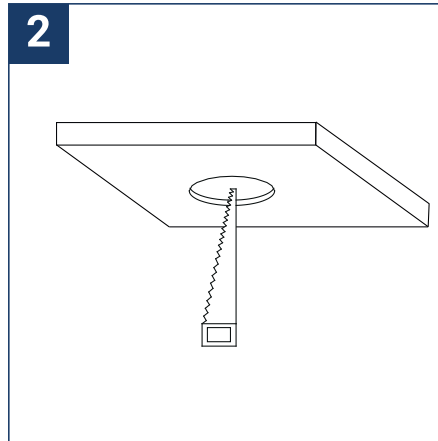

Ref : 7744-7745-7746-7747-7748-7749-7754-7755-7756-7757-77551-77571

<https://www.miidex.com/283-connecteurs-etanches-et-boites-de-derivation>