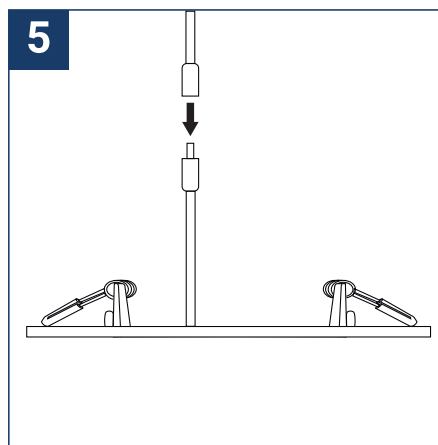

Ref : 7744-7745-7746-7747-7748-7749-7754-7755-7756-7757-77551-77571

<https://www.miidex.com/283-connecteurs-etanches-et-boites-de-derivation>