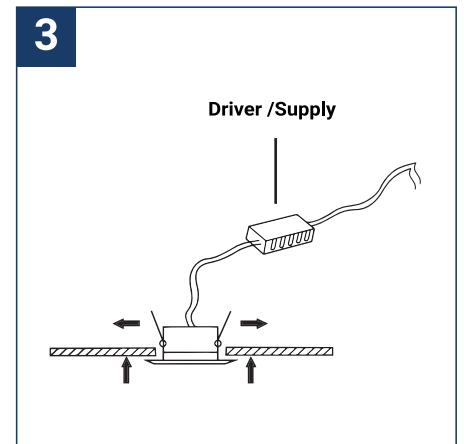

Ref : 77552-77573-77670-77671-77574

<https://www.miidex.com/283-connecteurs-etanches-et-boites-de-derivation>