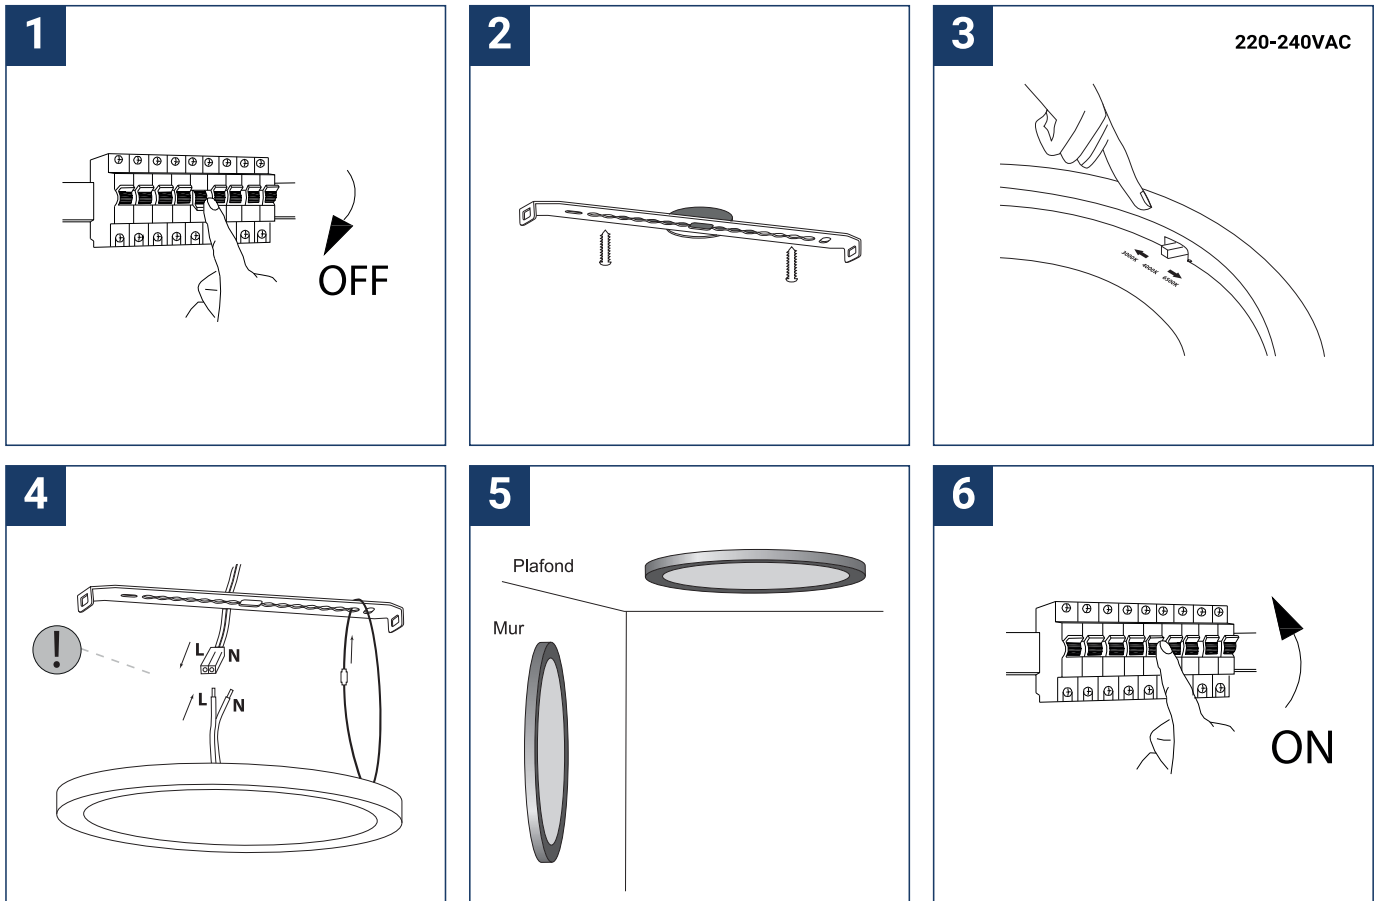

Ref : 77555-77566

Montage en saillie

<https://www.miidex.com/283-connecteurs-etanches-et-boites-de-derivation>

FR
Cet appareil
et ses accessoires
se recyclent

À DÉPOSER
EN MAGASIN

OU

À DÉPOSER
EN DÉCHÈTERIE