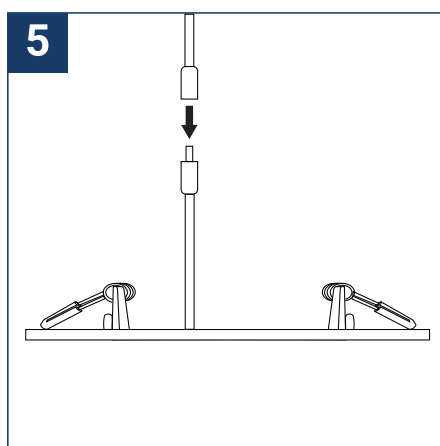

Ref : 7744-7745-7746-7747-7748-7749-7754-7755-7756-7757-77551-77571

! <https://www.midex.com/283-connecteurs-etanches-et-boites-de-derivation>