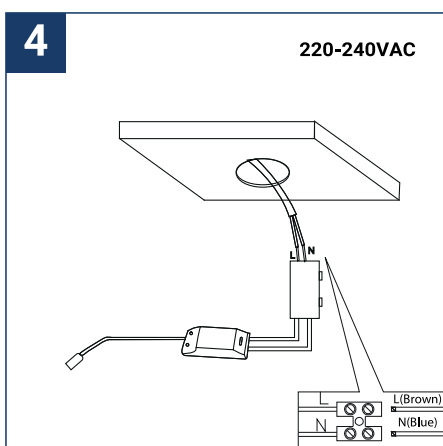

Ref : 7744-7745-7746-7747-7748-7749-7754-7755-7756-7757-77551-77571

! <https://www.midex.com/283-connecteurs-etanches-et-boites-de-derivation>