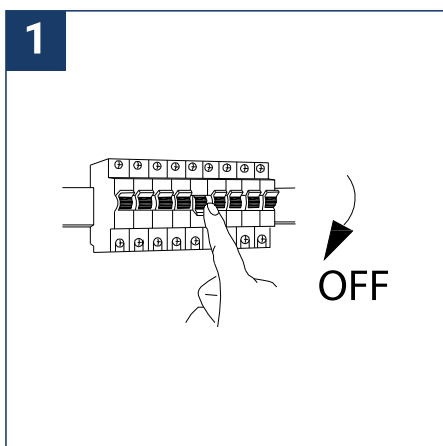

Ref : 7744-7745-7746-7747-7748-7749-7754-7755-7756-7757-77551-77571

! <https://www.midex.com/283-connecteurs-etanches-et-boites-de-derivation>