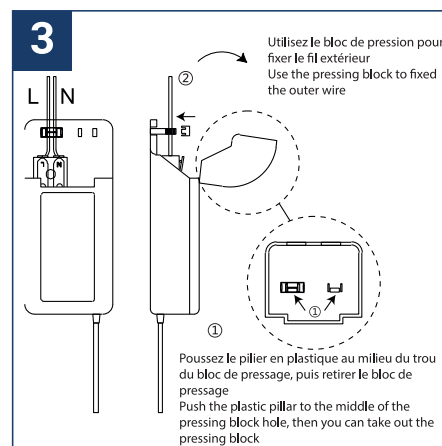

Ref : 7744-7745-7746-7747-7748-7749-7754-7755-7756-7757-77551-77571

! <https://www.midex.com/283-connecteurs-etanches-et-boites-de-derivation>