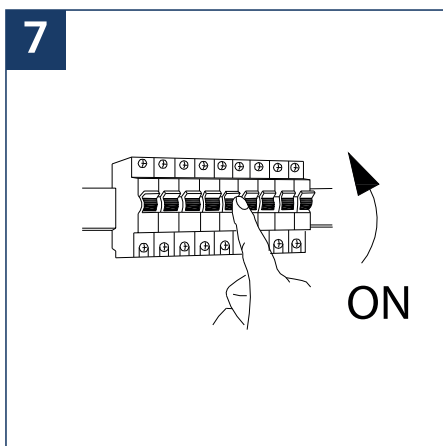

Ref : 7744-7745-7746-7747-7748-7749-7754-7755-7756-7757-77551-77571

! <https://www.midex.com/283-connecteurs-etanches-et-boites-de-derivation>