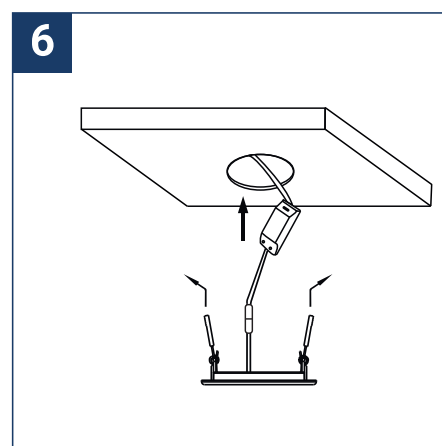

Ref : 7744-7745-7746-7747-7748-7749-7754-7755-7756-7757-77551-77571

! <https://www.midex.com/283-connecteurs-etanches-et-boites-de-derivation>