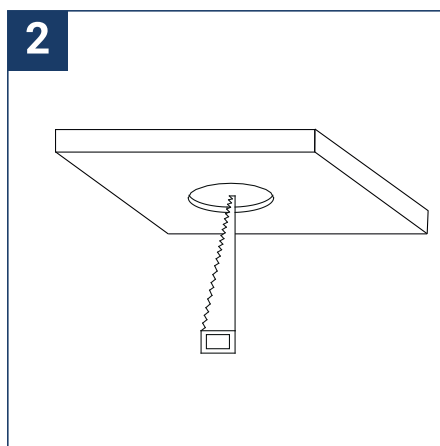

Ref : 7744-7745-7746-7747-7748-7749-7754-7755-7756-7757-77551-77571

! <https://www.midex.com/283-connecteurs-etanches-et-boites-de-derivation>