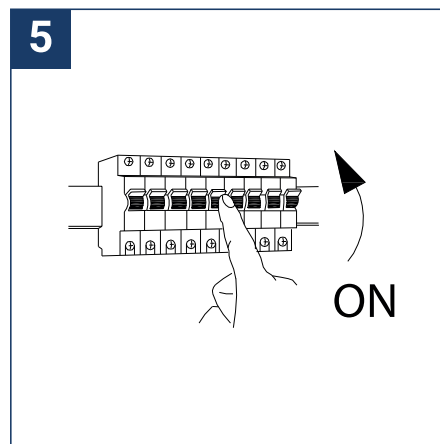

Ref : 77451-77452-77552-77573-77670-77671

<https://www.miidex.com/283-connecteurs-etanches-et-boites-de-derivation>