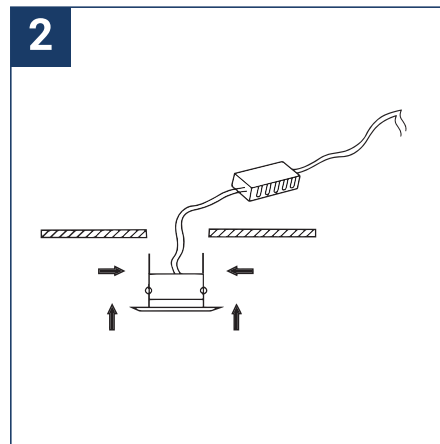

Ref : 77451-77452-77552-77573-77670-77671

<https://www.miidex.com/283-connecteurs-etanches-et-boites-de-derivation>