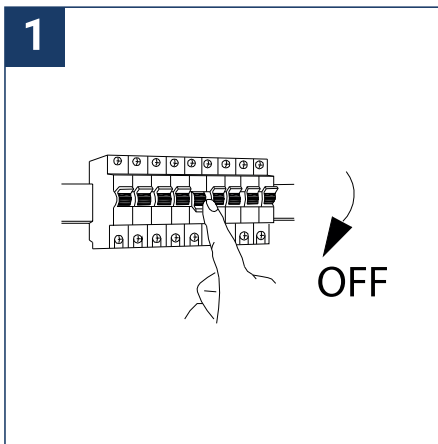

Ref : 77451-77452-77552-77573-77670-77671

<https://www.miidex.com/283-connecteurs-etanches-et-boites-de-derivation>