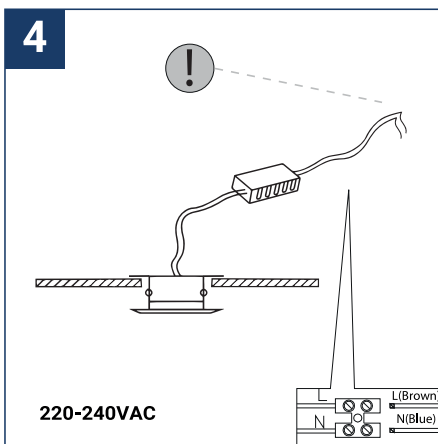

Ref : 77451-77452-77552-77573-77670-77671

<https://www.miidex.com/283-connecteurs-etanches-et-boites-de-derivation>