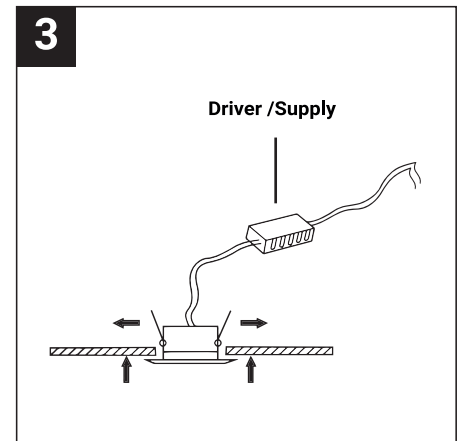

Ref : 77550-77573-77574