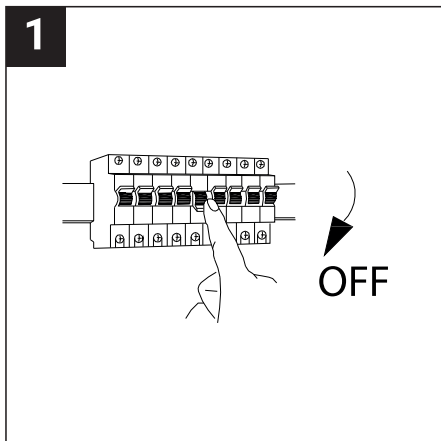

Ref : 77550-77573-77574