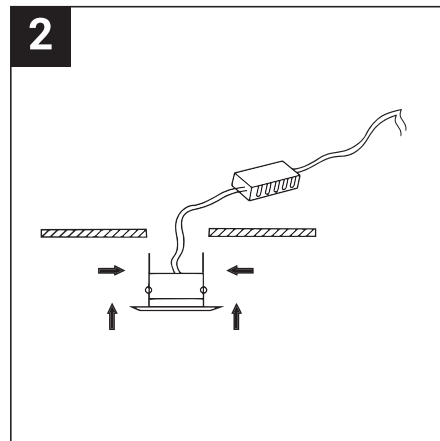

Ref : 77550-77573-77574