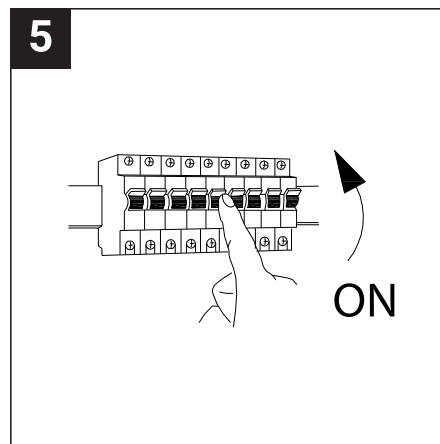

Ref : 77550-77573-77574