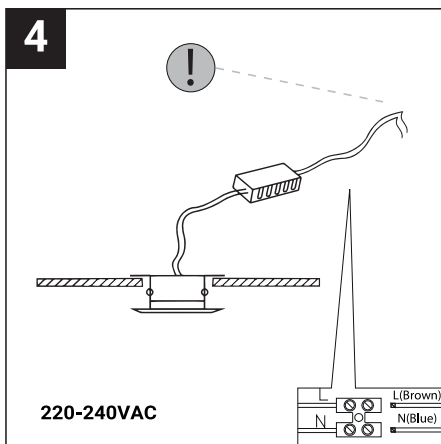

Ref : 77550-77573-77574