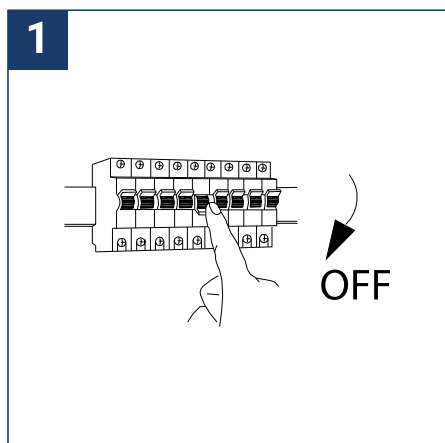

Ref : 77614

<https://www.miidex.com/283-connecteurs-etanches-et-boites-de-derivation>