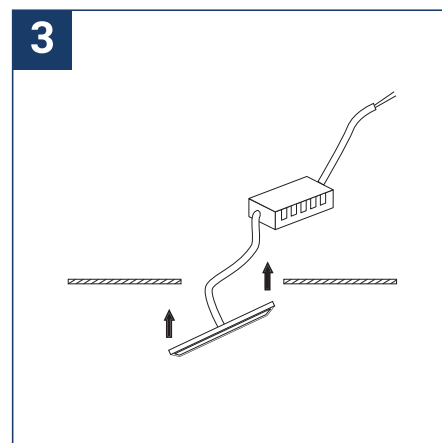

Ref : 77614

<https://www.miidex.com/283-connecteurs-etanches-et-boites-de-derivation>