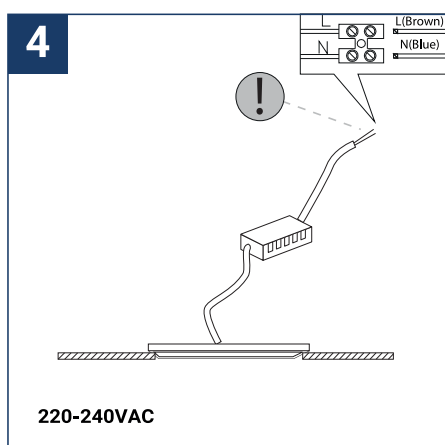

Ref : 77614

<https://www.miidex.com/283-connecteurs-etanches-et-boites-de-derivation>