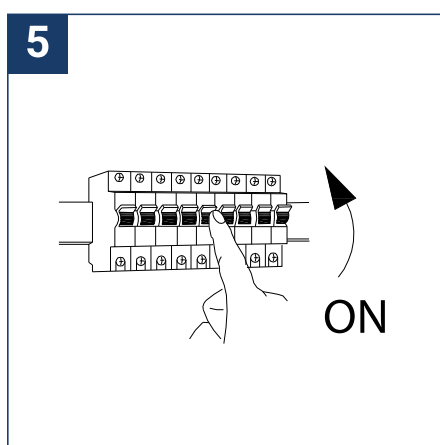

Ref : 77614

<https://www.miidex.com/283-connecteurs-etanches-et-boites-de-derivation>