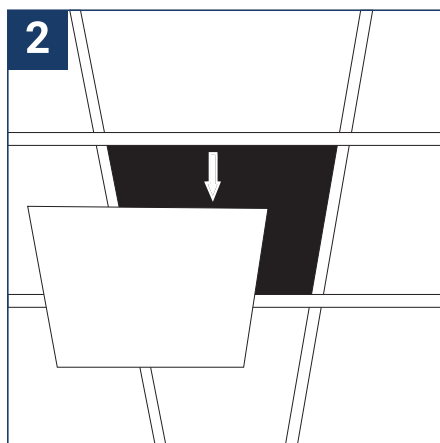

Ref : 77614

<https://www.miidex.com/283-connecteurs-etanches-et-boites-de-derivation>