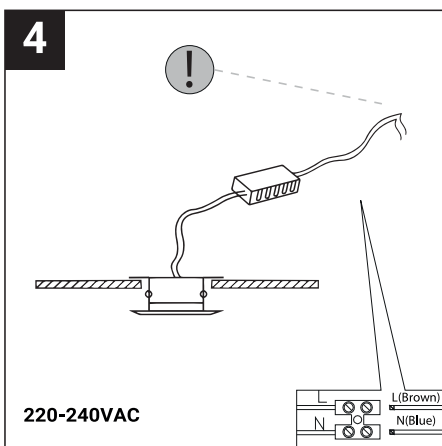

Ref : 77640-77652

<https://www.miidex.com/283-connecteurs-etanches-et-boites-de-derivation>