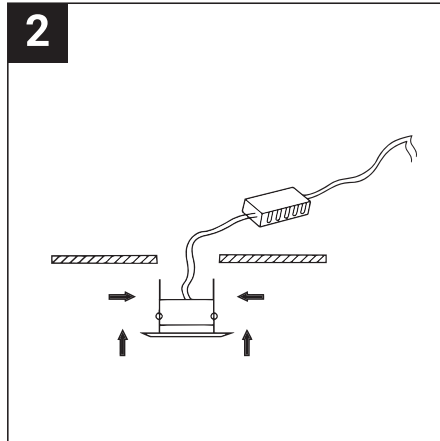

Ref : 77640-77652

<https://www.miidex.com/283-connecteurs-etanches-et-boites-de-derivation>