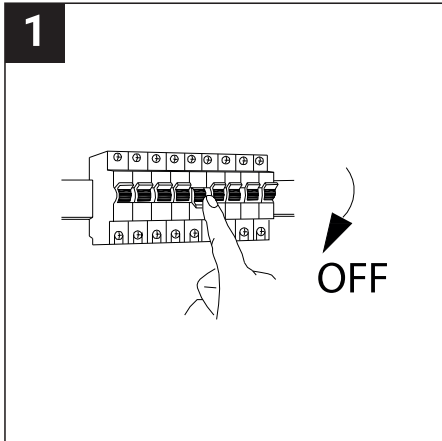

Ref : 77640-77652

<https://www.miidex.com/283-connecteurs-etanches-et-boites-de-derivation>