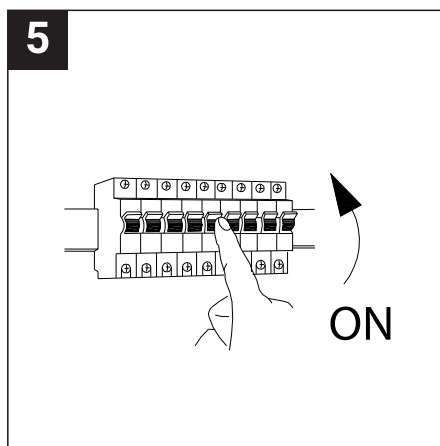

Ref : 77640-77652

<https://www.miidex.com/283-connecteurs-etanches-et-boites-de-derivation>