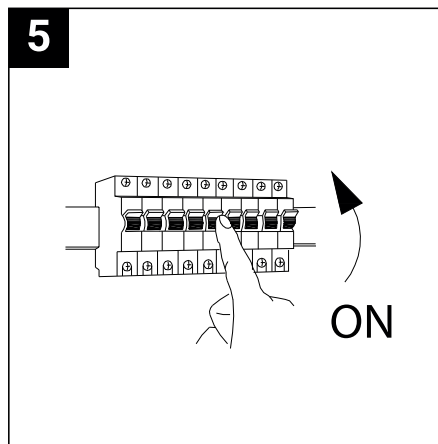

Ref : 77520-77522-77531-77640-77641-77650

<https://www.miidex.com/283-connecteurs-etanches-et-boites-de-derivation>