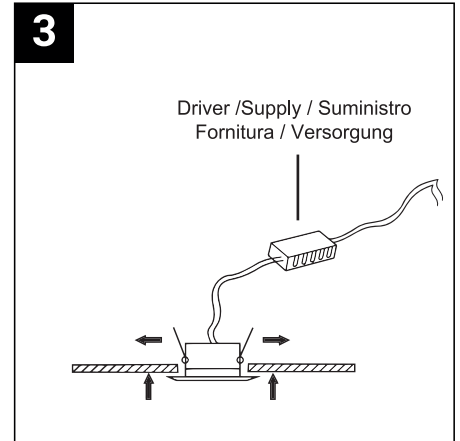

Ref : 77520-77522-77531-77640-77641-77650

<https://www.miidex.com/283-connecteurs-etanches-et-boites-de-derivation>