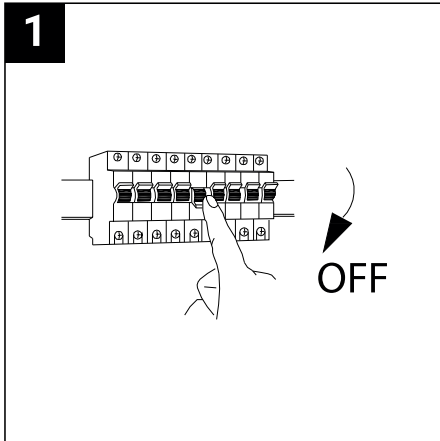

Ref : 77520-77522-77531-77640-77641-77650

<https://www.miidex.com/283-connecteurs-etanches-et-boites-de-derivation>