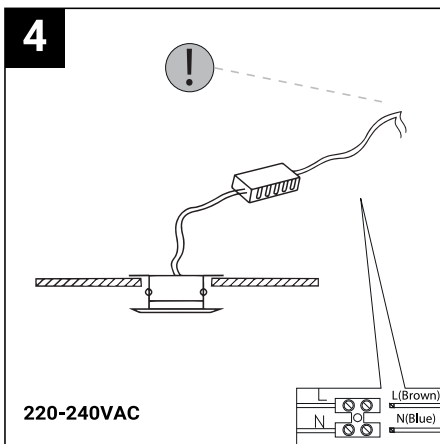

Ref : 77520-77522-77531-77640-77641-77650

<https://www.miidex.com/283-connecteurs-etanches-et-boites-de-derivation>