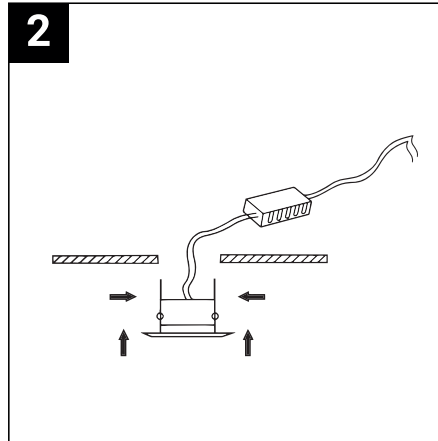

Ref : 77520-77522-77531-77640-77641-77650

<https://www.miidex.com/283-connecteurs-etanches-et-boites-de-derivation>