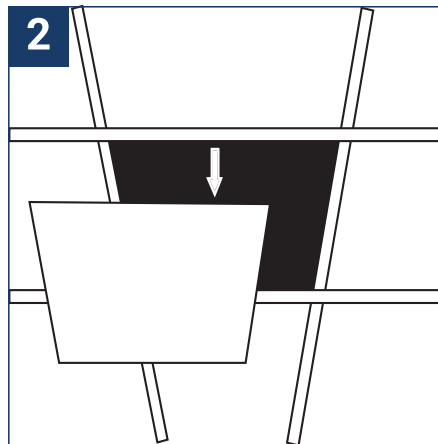

Ref : 77724-77725-77726-77728