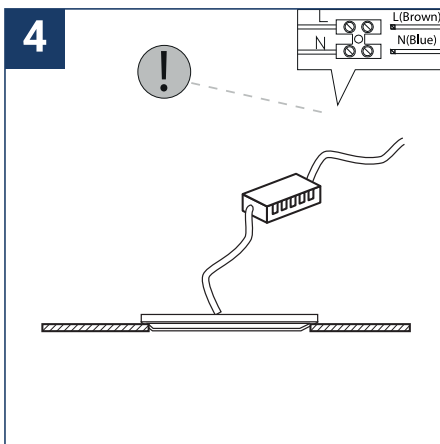

Ref : 77724-77725-77726-77728