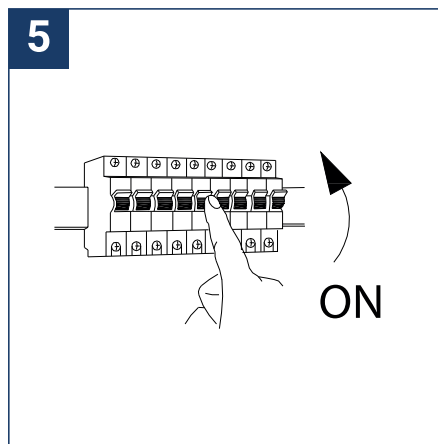

Ref : 77724-77725-77726-77728