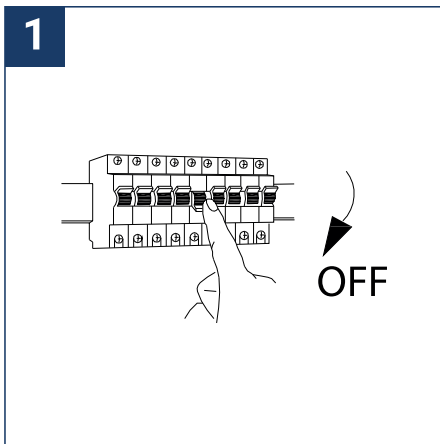

Ref : 77724-77725-77726-77728