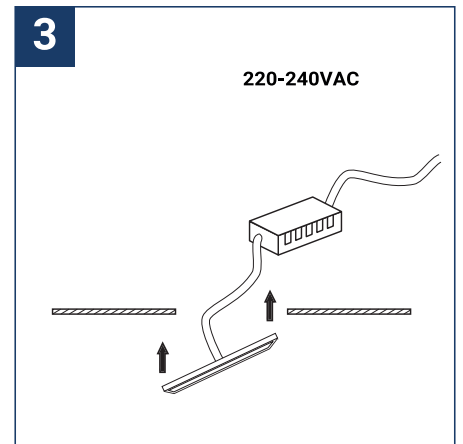

Ref : 77724-77725-77726-77728