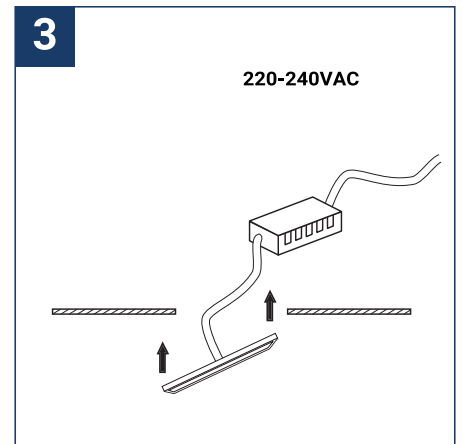

Ref : 777240-777250-777251-777270-777280