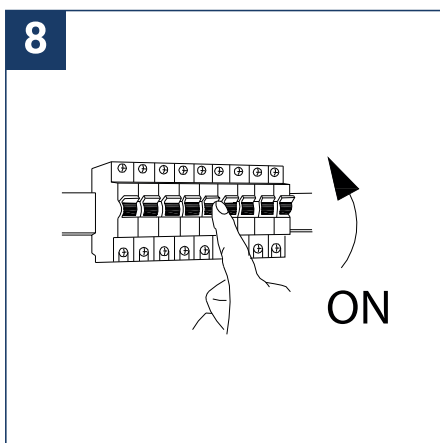

Ref : 7773-7774-7788-77731-77741

! <https://www.miidex.com/283-connecteurs-etanches-et-boites-de-derivation>