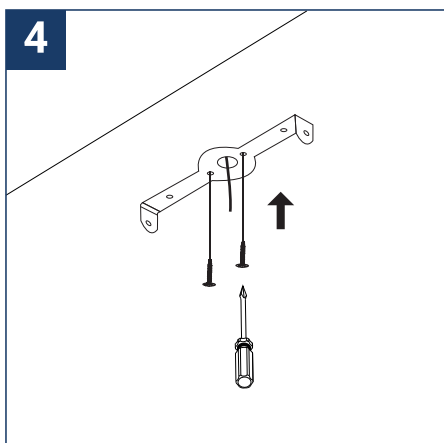

Ref : 7773-7774-7788-77731-77741

! <https://www.miidex.com/283-connecteurs-etanches-et-boites-de-derivation>