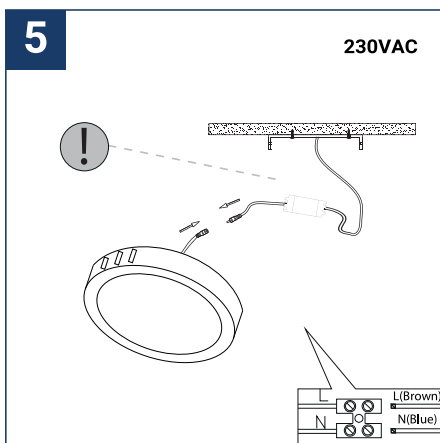

Ref : 7773-7774-7788-77731-77741

! <https://www.miidex.com/283-connecteurs-etanches-et-boites-de-derivation>