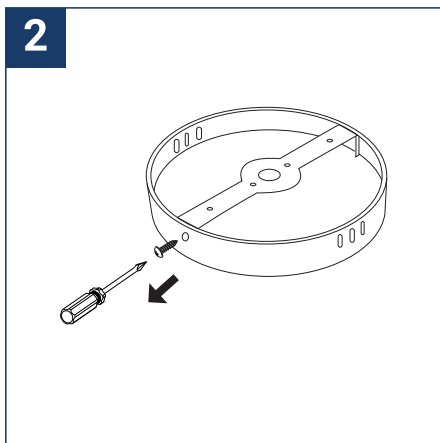

Ref : 7773-7774-7788-77731-77741

! <https://www.miidex.com/283-connecteurs-etanches-et-boites-de-derivation>