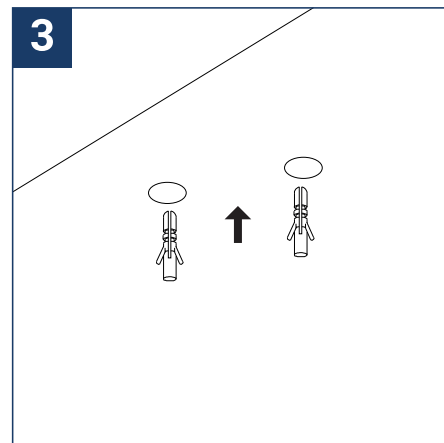

Ref : 7773-7774-7788-77731-77741

! <https://www.miidex.com/283-connecteurs-etanches-et-boites-de-derivation>