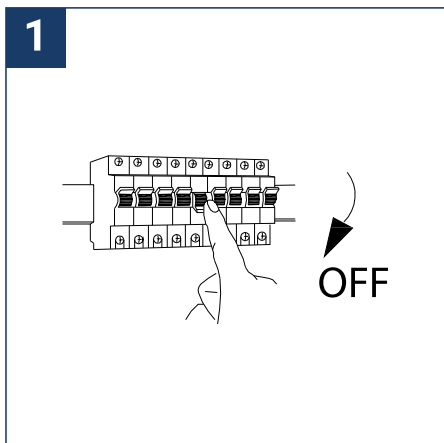

Ref : 7773-7774-7788-77731-77741

! <https://www.miidex.com/283-connecteurs-etanches-et-boites-de-derivation>