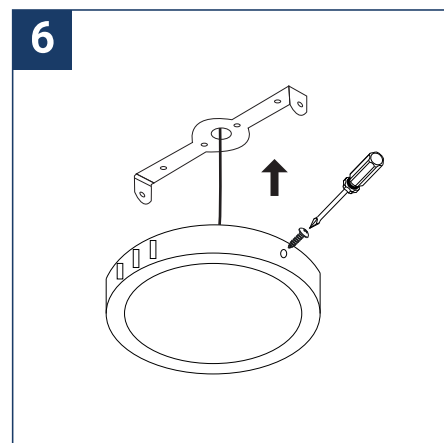

Ref : 7773-7774-7788-77731-77741

! <https://www.miidex.com/283-connecteurs-etanches-et-boites-de-derivation>