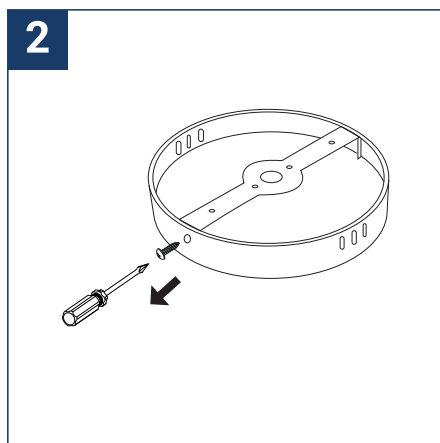

Ref : 77875

<https://www.miidex.com/283-connecteurs-etanches-et-boites-de-derivation>