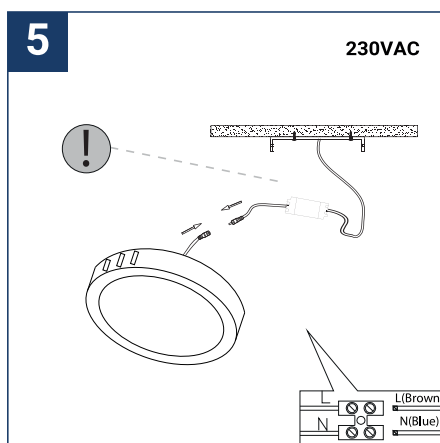

Ref : 77875

<https://www.miidex.com/283-connecteurs-etanches-et-boites-de-derivation>