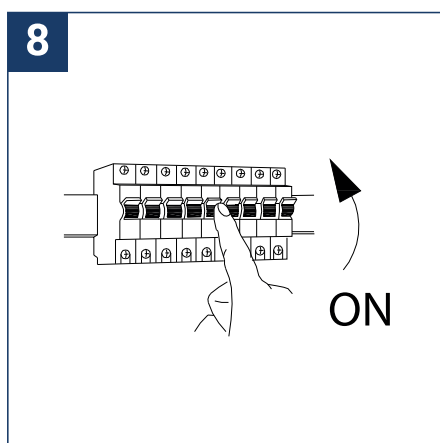

Ref : 77875

<https://www.miidex.com/283-connecteurs-etanches-et-boites-de-derivation>