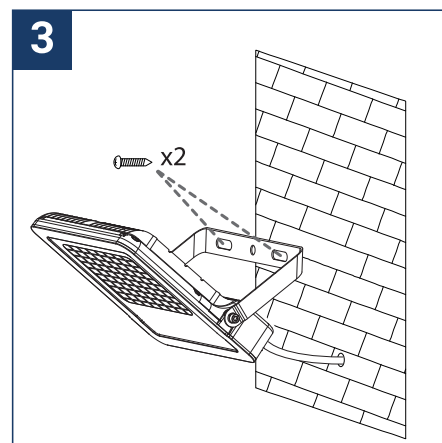

Ref : 80620-80621

<https://www.miidex.com/283-connecteurs-etanches-et-boites-de-derivation>