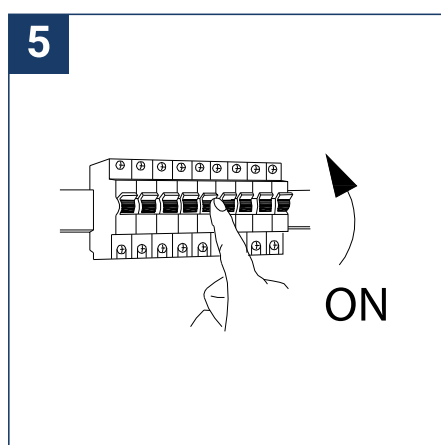

Ref : 80620-80621

<https://www.miidex.com/283-connecteurs-etanches-et-boites-de-derivation>