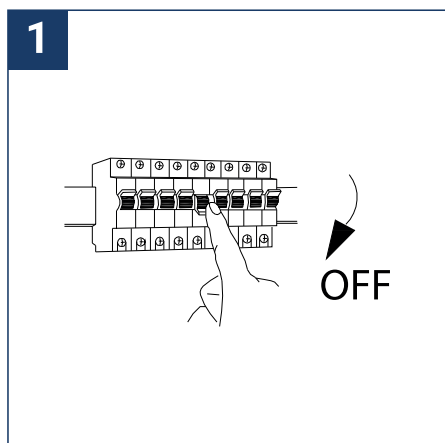

Ref : 80620-80621

<https://www.miidex.com/283-connecteurs-etanches-et-boites-de-derivation>