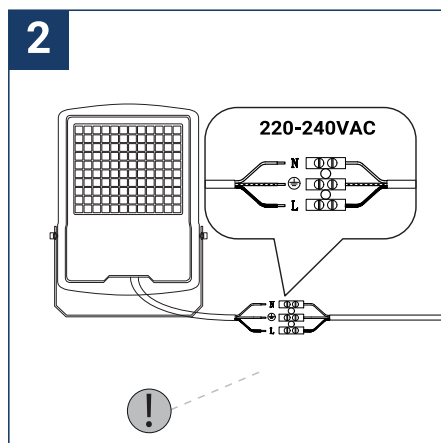

Ref : 80620-80621

<https://www.miidex.com/283-connecteurs-etanches-et-boites-de-derivation>