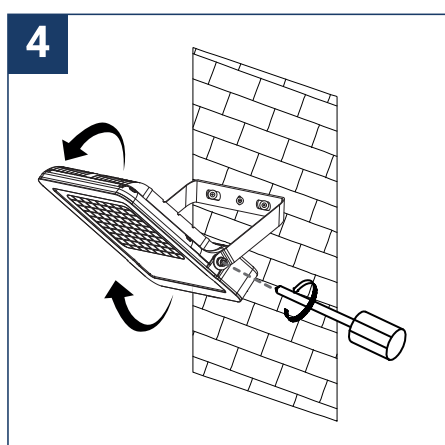

Ref : 80620-80621

<https://www.miidex.com/283-connecteurs-etanches-et-boites-de-derivation>