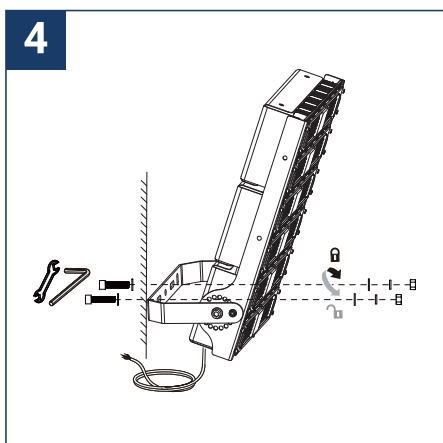

Ref : 80630-80631

! <https://www.midex.com/283-connecteurs-etanches-et-boites-de-derivation>