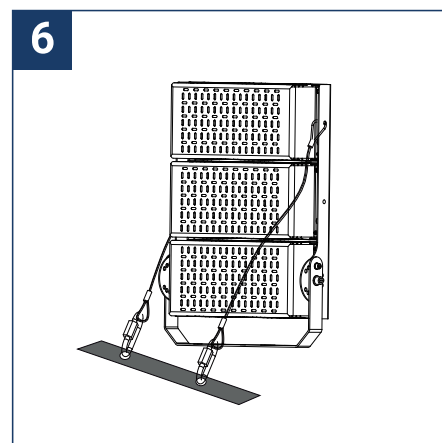

Ref : 80630-80631

! <https://www.midex.com/283-connecteurs-etanches-et-boites-de-derivation>