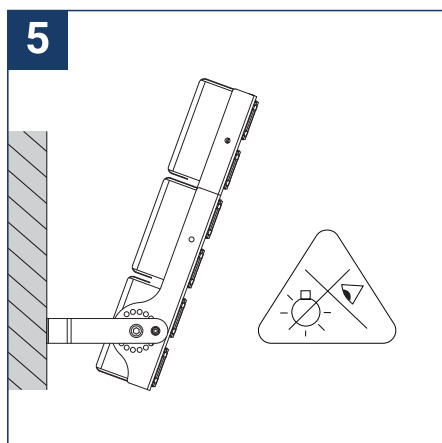

Ref : 80630-80631

! <https://www.midex.com/283-connecteurs-etanches-et-boites-de-derivation>