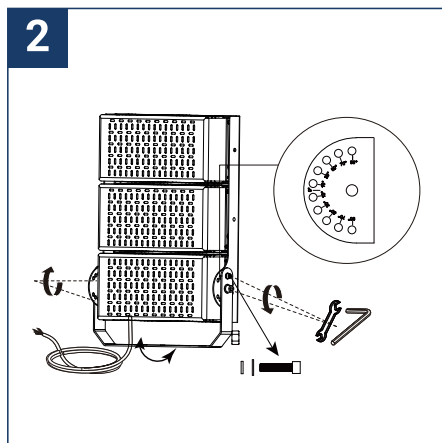

Ref : 80630-80631

! <https://www.midex.com/283-connecteurs-etanches-et-boites-de-derivation>