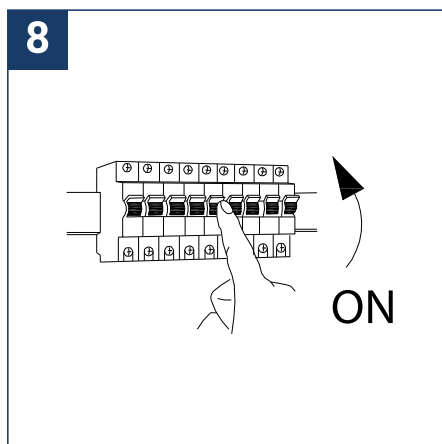

Ref : 80630-80631

! <https://www.midex.com/283-connecteurs-etanches-et-boites-de-derivation>