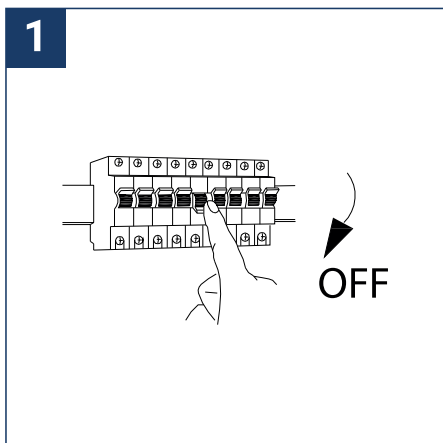

Ref : 80630-80631

! <https://www.midex.com/283-connecteurs-etanches-et-boites-de-derivation>