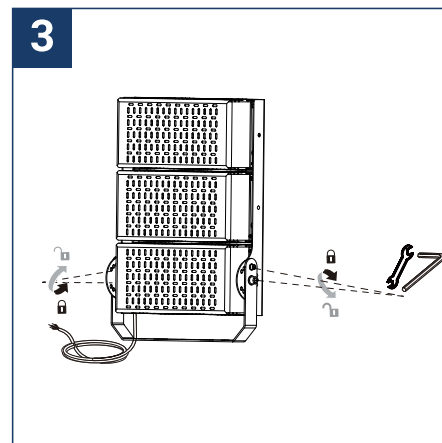

Ref : 80630-80631

! <https://www.midex.com/283-connecteurs-etanches-et-boites-de-derivation>