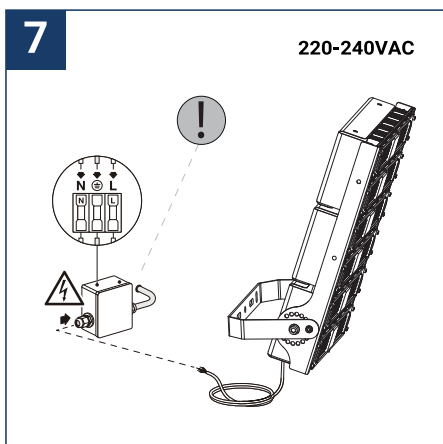

Ref : 80630-80631

! <https://www.midex.com/283-connecteurs-etanches-et-boites-de-derivation>