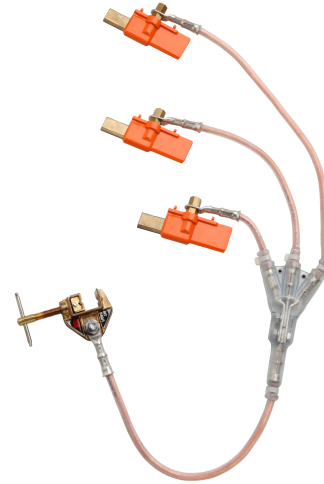

MC-297

MALT/DC BT equipment for 115 mm centre distance fuses and 160 mm centre distance dummy fuses

Series: MC-297

Network Application: LV

Application :

- False earthing and short-circuit fuse for LV switchboards equipped with 160 mm size fuses.

Fonctionnalité
Weight

1,5

Features :

- Icc : 6 kA/1 s.
- Removable operating handle.