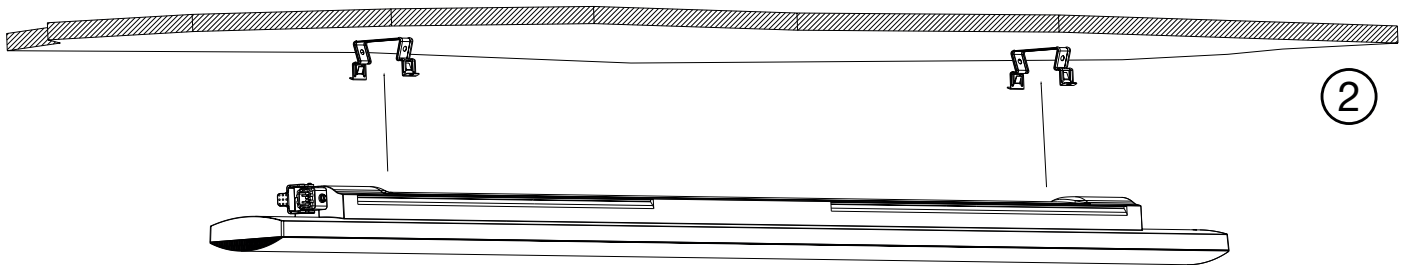

# GEWISS

IP66  
IP69

$t_{min} : -25^{\circ}C$

	$t_a$
SMART [3] 800-1200-1600	+50°C
SMART [3] HLO 1600	+45°C

MCB current	max no. SMART [3]		
	10 A	16 A	20 A
SMART [3] 800-1200-1600	18	29	35
SMART [3] HLO 1600	11	18	22

MCB current	max no. SMART [3]		
	10 A	16 A	20 A
SMART [3] 800-1200-1600	30	49	60
SMART [3] HLO 1600	18	30	37

L	=	L
N	=	N
1	=	DALI
2	=	

OK! ✓

GWS3296

	L
SMART [3] 800	250÷475 mm
SMART [3] 1200	350÷910 mm
SMART [3] 1600	500÷1270 mm