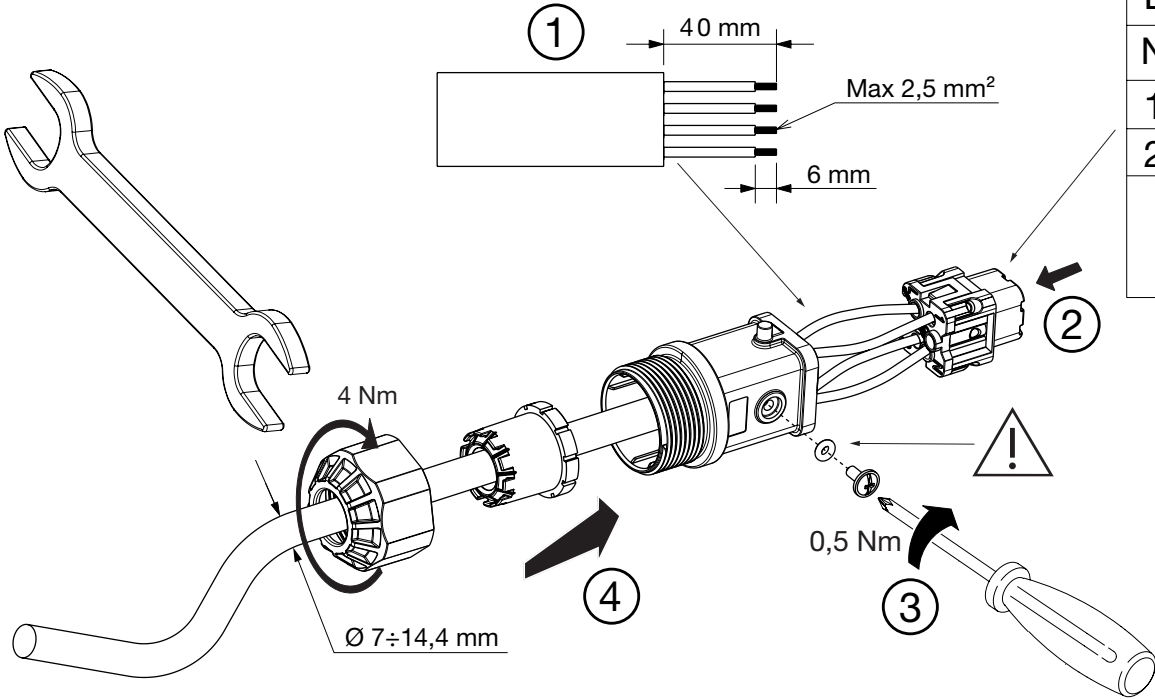

# GEWISS

IP66  
IP69

$t_{min} : -25^{\circ}C$

	$t_a$
SMART [3] 800-1200-1600	+50°C
SMART [3] HLO 1600	+45°C

MCB current	max no. SMART [3]		
	10 A	16 A	20 A
SMART [3] 800-1200-1600	18	29	35
SMART [3] HLO 1600	11	18	22

MCB current	max no. SMART [3]		
	10 A	16 A	20 A
SMART [3] 800-1200-1600	30	49	60
SMART [3] HLO 1600	18	30	37

L	=	L
N	=	N
1	=	DALI
2	=	

OK! ✓

GWS3296

	L
SMART [3] 800	250÷475 mm
SMART [3] 1200	350÷910 mm
SMART [3] 1600	500÷1270 mm

	L	L1	L2
SMART [3] 800	800	//	550
SMART [3] 1200	1200	//	970
SMART [3] 1600	1600	//	1370
SMART [3] 800 LP	800	590	//
SMART [3] 1200 LP	1200	990	//
SMART [3] 1600 LP	1600	1390	//

GWS3296

GWS3191

GWS3193

Punto di contatto indicato in adempimento ai fini delle direttive e regolamenti UE applicabili:  
 Contact details according to the relevant European Directives and Regulations:  
 GEWISS S.p.A. Via A.Volta, 1 IT-24069 Cenate Sotto (BG) Italy tel: +39 035 946 111 E-mail: qualitymarks@gewiss.com