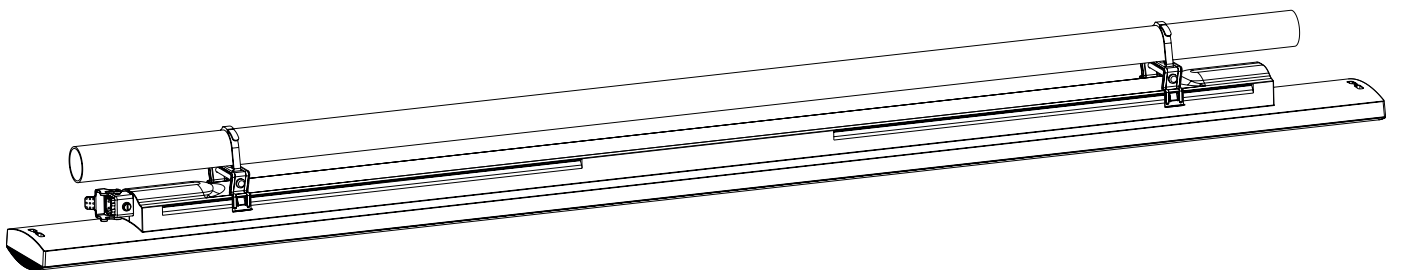

MCB current	max no. SMART [3]		
	10 A	16 A	20 A
SMART [3] 800-1200-1600	30	49	60
SMART [3] HLO 1600	18	30	37

L	=	L
N	=	N
1	=	DALI
2	=	

OK! ✓

GWS3296

	L
SMART [3] 800	250÷475 mm
SMART [3] 1200	350÷910 mm
SMART [3] 1600	500÷1270 mm