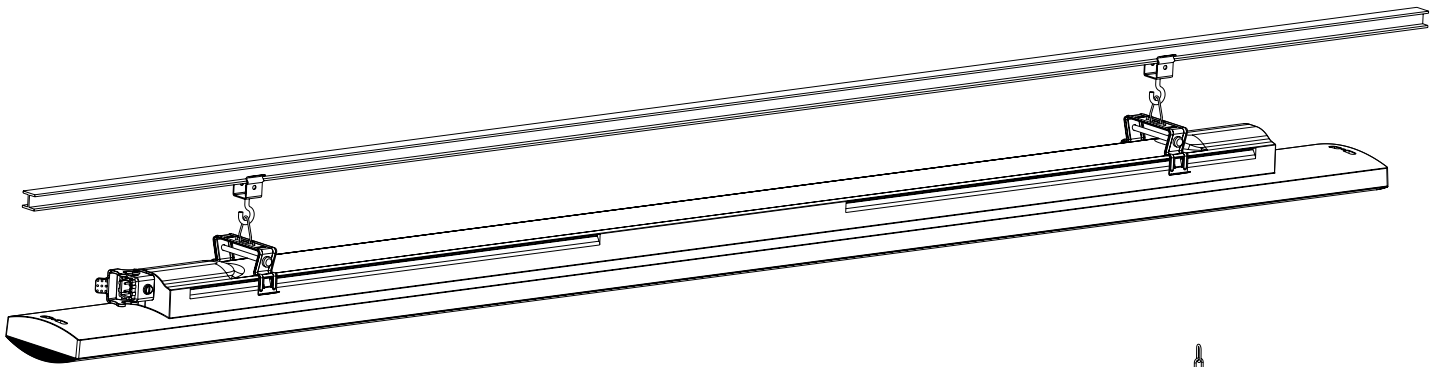

MCB current	max no. SMART [3]		
	10 A	16 A	20 A
SMART [3] 800-1200-1600	30	49	60
SMART [3] HLO 1600	18	30	37

L	=	L
N	=	N
1	=	DALI
2	=	

OK! ✓

GWS3296

	L
SMART [3] 800	250÷475 mm
SMART [3] 1200	350÷910 mm
SMART [3] 1600	500÷1270 mm