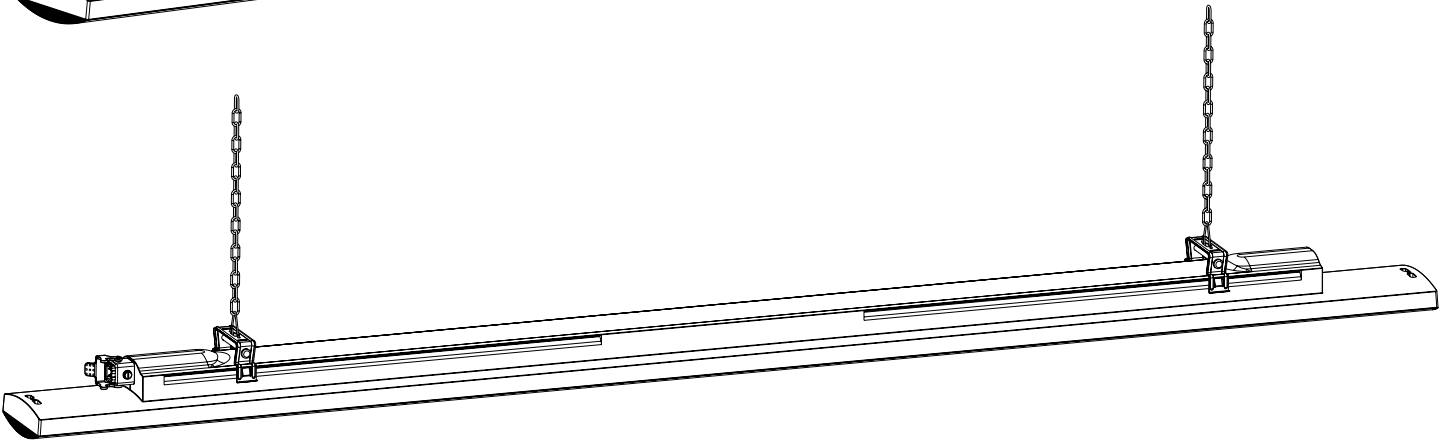

MCB current	max no. SMART [3]		
	10 A	16 A	20 A
SMART [3] 800-1200-1600	30	49	60
SMART [3] HLO 1600	18	30	37

L	=	L
N	=	N
1	=	DALI
2	=	

OK! ✓

GWS3296

	L
SMART [3] 800	250÷475 mm
SMART [3] 1200	350÷910 mm
SMART [3] 1600	500÷1270 mm