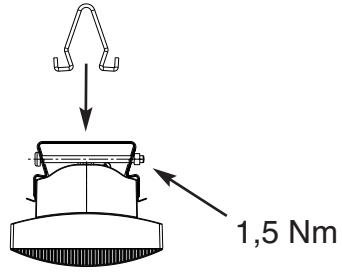

MCB current	max no. SMART [3]		
	10 A	16 A	20 A
SMART [3] 800-1200-1600	30	49	60
SMART [3] HLO 1600	18	30	37

L	=	L
N	=	N
1	=	DALI
2	=	

OK! ✓

GWS3296

	L
SMART [3] 800	250÷475 mm
SMART [3] 1200	350÷910 mm
SMART [3] 1600	500÷1270 mm