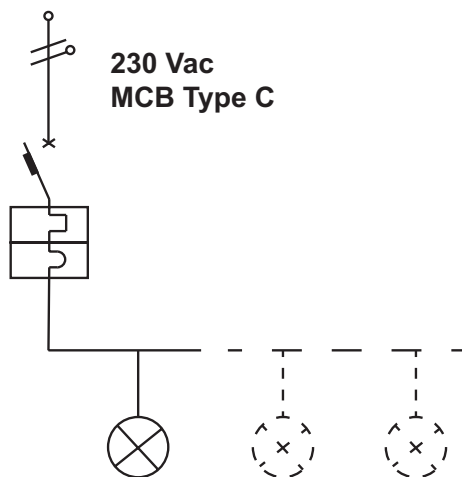

# GEWISS

IP66  
IP69

$t_{min} : -25^{\circ}C$

	$t_a$
SMART [3] 800-1200-1600	+50°C
SMART [3] HLO 1600	+45°C

MCB current	max no. SMART [3]		
	10 A	16 A	20 A
SMART [3] 800-1200-1600	18	29	35
SMART [3] HLO 1600	11	18	22

MCB current	max no. SMART [3]		
	10 A	16 A	20 A
SMART [3] 800-1200-1600	30	49	60
SMART [3] HLO 1600	18	30	37

L	=	L
N	=	N
1	=	DALI
2	=	

OK! ✓

GWS3296

	L
SMART [3] 800	250÷475 mm
SMART [3] 1200	350÷910 mm
SMART [3] 1600	500÷1270 mm

	L	L1	L2
SMART [3] 800	800	//	550
SMART [3] 1200	1200	//	970
SMART [3] 1600	1600	//	1370
SMART [3] 800 LP	800	590	//
SMART [3] 1200 LP	1200	990	//
SMART [3] 1600 LP	1600	1390	//

GWS3296

GWS3191

GWS3193

Punto di contatto indicato in adempimento ai fini delle direttive e regolamenti UE applicabili:  
 Contact details according to the relevant European Directives and Regulations:  
 GEWISS S.p.A. Via A.Volta, 1 IT-24069 Cenate Sotto (BG) Italy tel: +39 035 946 111 E-mail: qualitymarks@gewiss.com