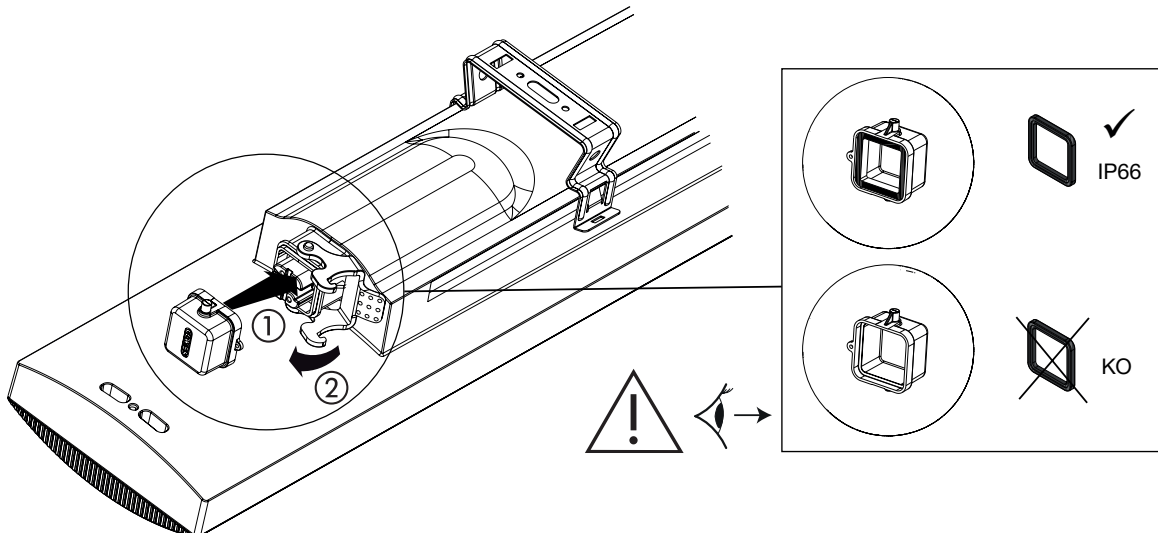

# GEWISS

IP66  
IP69

$t_{min} : -25^{\circ}C$

	$t_a$
SMART [3] 800-1200-1600	+50°C
SMART [3] HLO 1600	+45°C

MCB current	max no. SMART [3]		
	10 A	16 A	20 A
SMART [3] 800-1200-1600	18	29	35
SMART [3] HLO 1600	11	18	22

MCB current	max no. SMART [3]		
	10 A	16 A	20 A
SMART [3] 800-1200-1600	30	49	60
SMART [3] HLO 1600	18	30	37

L	=	L
N	=	N
1	=	DALI
2	=	

OK! ✓

GWS3296

	L
SMART [3] 800	250÷475 mm
SMART [3] 1200	350÷910 mm
SMART [3] 1600	500÷1270 mm