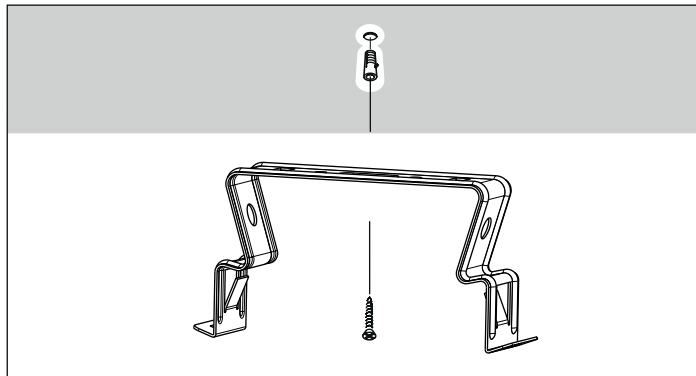

MCB current	max no. SMART [3]		
	10 A	16 A	20 A
SMART [3] 800-1200-1600	30	49	60
SMART [3] HLO 1600	18	30	37

L	=	L
N	=	N
1	=	DALI
2	=	

OK! ✓

GWS3296

	L
SMART [3] 800	250÷475 mm
SMART [3] 1200	350÷910 mm
SMART [3] 1600	500÷1270 mm