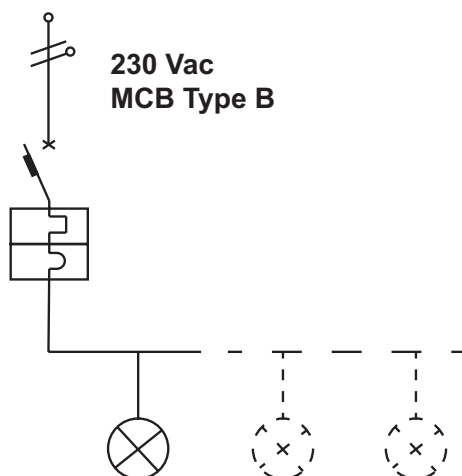

# GEWISS

IP66  
IP69

$t_{min} : -25^{\circ}C$

	$t_a$
SMART [3] 800-1200-1600	+50°C
SMART [3] HLO 1600	+45°C

MCB current	max no. SMART [3]		
	10 A	16 A	20 A
SMART [3] 800-1200-1600	18	29	35
SMART [3] HLO 1600	11	18	22

MCB current	max no. SMART [3]		
	10 A	16 A	20 A
SMART [3] 800-1200-1600	30	49	60
SMART [3] HLO 1600	18	30	37

L	=	L
N	=	N
1	=	DALI
2	=	

OK! ✓

GWS3296

	L
SMART [3] 800	250÷475 mm
SMART [3] 1200	350÷910 mm
SMART [3] 1600	500÷1270 mm

	L	L1	L2
SMART [3] 800	800	//	550
SMART [3] 1200	1200	//	970
SMART [3] 1600	1600	//	1370
SMART [3] 800 LP	800	590	//
SMART [3] 1200 LP	1200	990	//
SMART [3] 1600 LP	1600	1390	//

GWS3296

GWS3191

GWS3193

Punto di contatto indicato in adempimento ai fini delle direttive e regolamenti UE applicabili:  
 Contact details according to the relevant European Directives and Regulations:  
 GEWISS S.p.A. Via A.Volta, 1 IT-24069 Cenate Sotto (BG) Italy tel: +39 035 946 111 E-mail: qualitymarks@gewiss.com