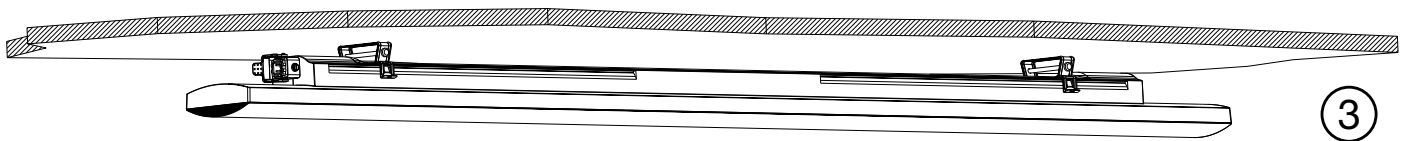

# GEWISS

IP66  
IP69

$t_{min} : -25^{\circ}C$

	$t_a$
SMART [3] 800-1200-1600	+50°C
SMART [3] HLO 1600	+45°C

MCB current	max no. SMART [3]		
	10 A	16 A	20 A
SMART [3] 800-1200-1600	18	29	35
SMART [3] HLO 1600	11	18	22

MCB current	max no. SMART [3]		
	10 A	16 A	20 A
SMART [3] 800-1200-1600	30	49	60
SMART [3] HLO 1600	18	30	37

L	=	L
N	=	N
1	=	DALI
2	=	

OK! ✓

GWS3296

	L
SMART [3] 800	250÷475 mm
SMART [3] 1200	350÷910 mm
SMART [3] 1600	500÷1270 mm