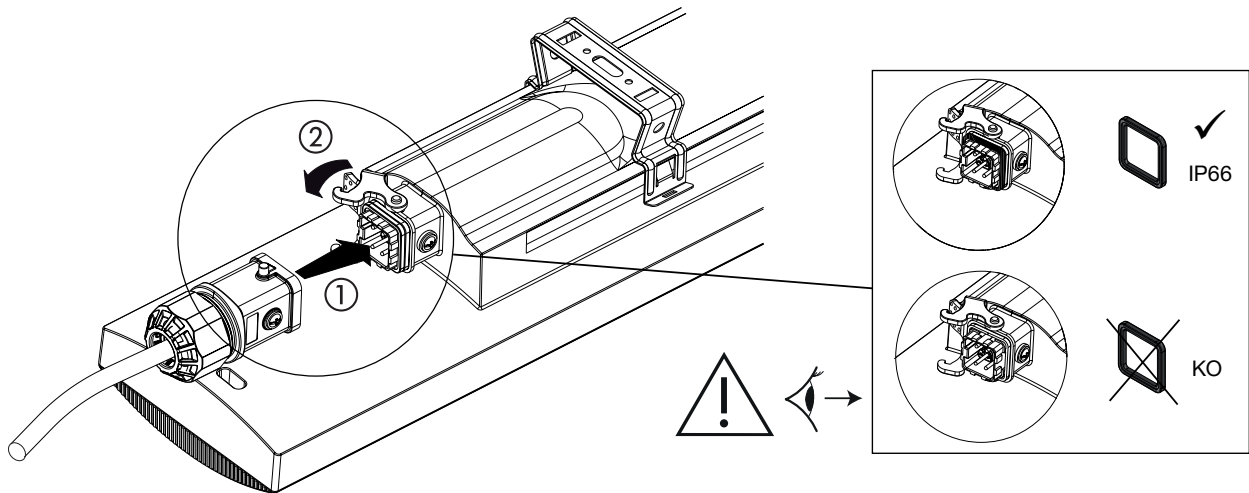

# GEWISS

IP66  
IP69

$t_{min} : -25^{\circ}C$

	$t_a$
SMART [3] 800-1200-1600	+50°C
SMART [3] HLO 1600	+45°C

MCB current	max no. SMART [3]		
	10 A	16 A	20 A
SMART [3] 800-1200-1600	18	29	35
SMART [3] HLO 1600	11	18	22

MCB current	max no. SMART [3]		
	10 A	16 A	20 A
SMART [3] 800-1200-1600	30	49	60
SMART [3] HLO 1600	18	30	37

L	=	L
N	=	N
1	=	DALI
2	=	

OK! ✓

GWS3296

	L
SMART [3] 800	250÷475 mm
SMART [3] 1200	350÷910 mm
SMART [3] 1600	500÷1270 mm

	L	L1	L2
SMART [3] 800	800	//	550
SMART [3] 1200	1200	//	970
SMART [3] 1600	1600	//	1370
SMART [3] 800 LP	800	590	//
SMART [3] 1200 LP	1200	990	//
SMART [3] 1600 LP	1600	1390	//

GWS3296

GWS3191

GWS3193

Punto di contatto indicato in adempimento ai fini delle direttive e regolamenti UE applicabili:  
 Contact details according to the relevant European Directives and Regulations:  
 GEWISS S.p.A. Via A.Volta, 1 IT-24069 Cenate Sotto (BG) Italy tel: +39 035 946 111 E-mail: qualitymarks@gewiss.com