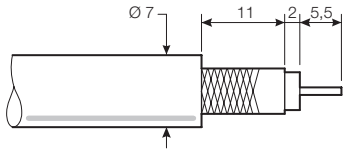

Coaxial / Coaxial / Koaxial / Coassiale / Coaxial / Coaxiaal