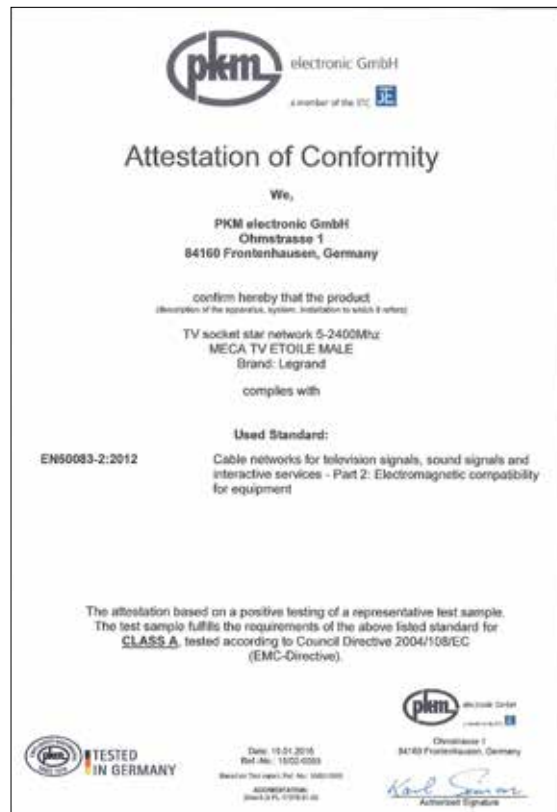

■ **6.1 Mechanical characteristics**

Protection against solid bodies and liquids: IP 21
Protection against impact: IK 04
Cable strength 120 N: IEC 61169-24

■ **6.2 Material characteristics**

Casing: Poly gloss appearance

Colour: - White RAL 903
- Aluminium

Material: - Plate: ABS/PC
- Cover plate: ABS
- Zero halogen
- UV resistant

Motor: - Casing: Zamac

- Cover: Zamac
- Pin: Bronze
- Screws: Zinc-plated steel

■ **6.3 Electrical characteristics**

- Characteristic impedance: 75 ohms
- Male connector Ø 9.52 mm
- Screw-type female F connector
- Class A shielding efficiency (class A shielding is necessary to prevent interference from 3G and 4G phone signals, as these undesirable signals can cause pixellation of on-screen images or distort soundtracks)
- Frequency bands: TV/SAT: 0 - 2400 MHz
- Attenuation: 1 dB maximum
- Insulation resistance: IEC 61169-24
- Compatible with remote feed

■ **6.4 Climate characteristics**

Storage and operating temperature: -5 °C to +35 °C

7. CLEANING

Clean the surface with a cloth.
Do not use acetone, tar-removing cleaning agents or trichloroethylene.
Resistant to the following products: hexane (EN 60669-1), methylated spirit, soapy water, diluted ammonia, bleach diluted to 10%, window-cleaning products, pre-impregnated wipes.

Caution: Always test before using special cleaning products.

8. STANDARDS AND APPROVALS

- EN 50083-2
- EN 50083-4
- Class A certificate