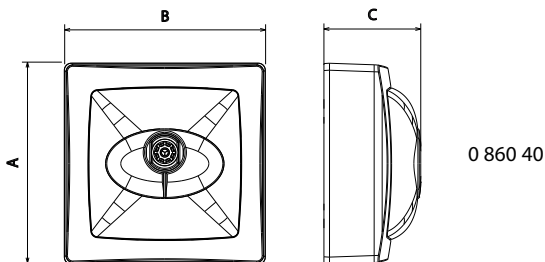

2. RANGE

Item	Complete	Modular
Single screw-type female F TV socket	0 860 53	0 861 53
Single male TV socket \varnothing 9.52 mm	0 860 40	0 861 40

3. DIMENSIONS (mm)

0 860 40

0 861 40

Cat. No.	A	B	C
0 860 40	72	72	35
0 860 53			38
0 861 40	57.7	54.5	32.5
0 861 53			36