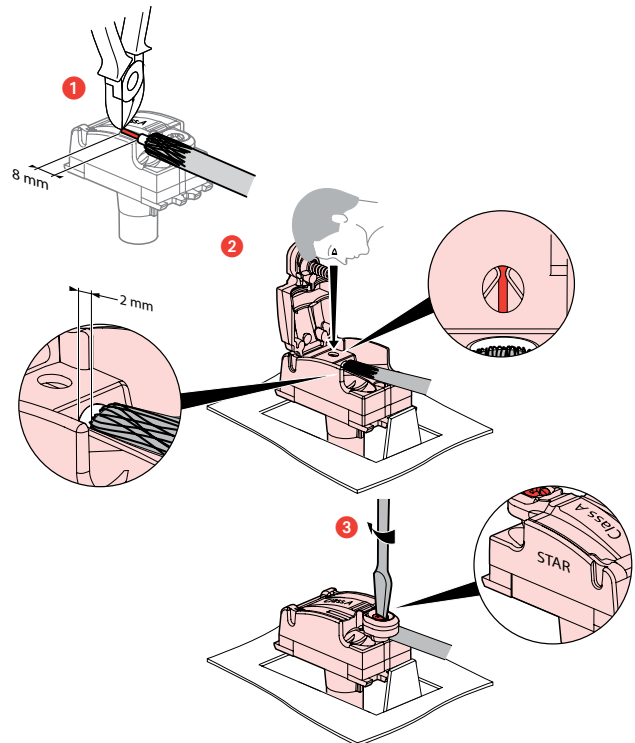

Surface mounting single TV sockets

Cat. Nos: 0 860 40 - 0 860 53 - 0 861 40 - 0 861 53

0 860 40

0 860 53

0 861 40

0 861 53

1. USE

Single male \varnothing 9.52 mm and screw-type female F TV connectors
 Recommended cable 17/19 VATC
 DTT and UHD compatible
 Shielded star (Class A)
 0-2400 MHz

2. RANGE

Item	Complete	Modular
Single screw-type female F TV socket	0 860 53	0 861 53
Single male TV socket \varnothing 9.52 mm	0 860 40	0 861 40

3. DIMENSIONS (mm)

0 860 40

0 861 40

Cat. No.	A	B	C
0 860 40	72	72	35
0 860 53			38
0 861 40	57.7	54.5	32.5
0 861 53			36

4. CONNECTION

5. WIRING PRECAUTIONS

Connection from the rear of the socket reduces deformation of the coaxial cable, thus avoiding the risk of impedance loss and impaired performance.

6. TECHNICAL CHARACTERISTICS

- Characteristic impedance: 75 ohms
 - Male connector Ø 9.52 mm
 - Screw-type female F connector
 - Class A shielding efficiency (class A shielding is necessary to prevent interference from 3G and 4G phone signals, as these undesirable signals can cause pixellation of on-screen images or distort soundtracks)
 - Frequency bands: TV/SAT: 0 - 2400 MHz
 - Attenuation: 1 dB maximum
 - Insulation resistance: IEC 61169-24
 - Compatible with remote feed