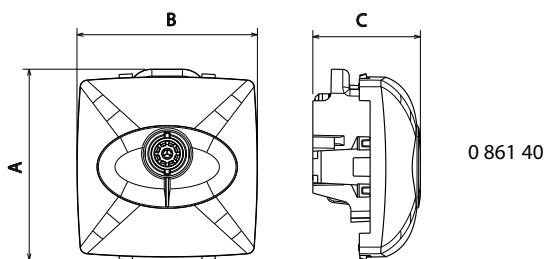

Surface mounting single TV sockets

Cat. Nos: 0 860 40 - 0 860 53 - 0 861 40 - 0 861 53

0 860 40

0 860 53

0 861 40

0 861 53

1. USE

Single male \varnothing 9.52 mm and screw-type female F TV connectors
 Recommended cable 17/19 VATC
 DTT and UHD compatible
 Shielded star (Class A)
 0-2400 MHz

2. RANGE

Item	Complete	Modular
Single screw-type female F TV socket	0 860 53	0 861 53
Single male TV socket \varnothing 9.52 mm	0 860 40	0 861 40

3. DIMENSIONS (mm)

0 860 40

0 861 40

Cat. No.	A	B	C
0 860 40	72	72	35
0 860 53			38
0 861 40	57.7	54.5	32.5
0 861 53			36

4. CONNECTION

5. WIRING PRECAUTIONS

Connection from the rear of the socket reduces deformation of the coaxial cable, thus avoiding the risk of impedance loss and impaired performance.

6. TECHNICAL CHARACTERISTICS