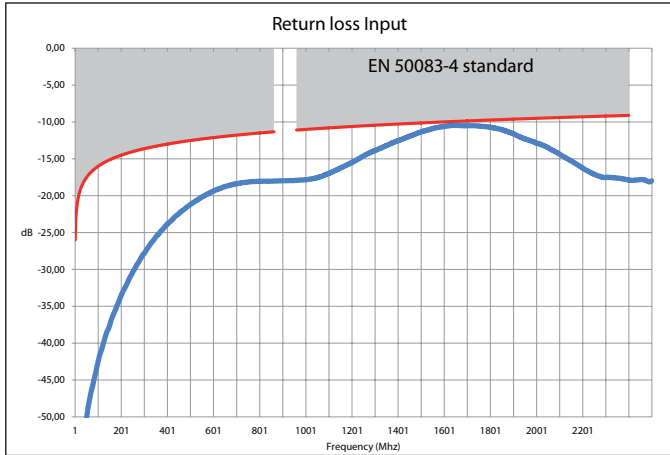

Caution: Always test before using special cleaning products.

8. STANDARDS AND APPROVALS

- EN 50083-2
- EN 50083-4
- Class A certificate

9. PERFORMANCE

Single male TV socket

Single screw-type female F TV socket