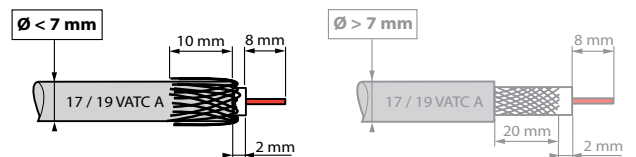

Surface mounting single TV sockets

Cat. Nos: 0 860 40 - 0 860 53 - 0 861 40 - 0 861 53

0 860 40

0 860 53

0 861 40

0 861 53

1. USE

Single male \varnothing 9.52 mm and screw-type female F TV connectors
 Recommended cable 17/19 VATC
 DTT and UHD compatible
 Shielded star (Class A)
 0-2400 MHz

2. RANGE

Item	Complete	Modular
Single screw-type female F TV socket	0 860 53	0 861 53
Single male TV socket \varnothing 9.52 mm	0 860 40	0 861 40

3. DIMENSIONS (mm)

0 860 40

0 861 40

Cat. No.	A	B	C
0 860 40	72	72	35
0 860 53			38
0 861 40	57.7	54.5	32.5
0 861 53			36

4. CONNECTION

5. WIRING PRECAUTIONS

Connection from the rear of the socket reduces deformation of the coaxial cable, thus avoiding the risk of impedance loss and impaired performance.

6. TECHNICAL CHARACTERISTICS

- Characteristic impedance: 75 ohms
 - Male connector Ø 9.52 mm
 - Screw-type female F connector
 - Class A shielding efficiency (class A shielding is necessary to prevent interference from 3G and 4G phone signals, as these undesirable signals can cause pixellation of on-screen images or distort soundtracks)
 - Frequency bands: TV/SAT: 0 - 2400 MHz
 - Attenuation: 1 dB maximum
 - Insulation resistance: IEC 61169-24
 - Compatible with remote feed