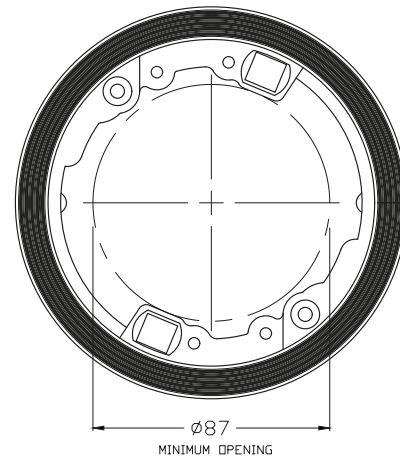

### 1. USE

125 mm aluminium grommet  
 Allows power, data and flexible conduit up to 25 mm to pass safely through raised access floor  
 Floor depth : 25 to 55 mm  
 Access grommet depth 60 mm (95 mm when back box included)  
 Secured by quarter-turn fasteners

### 3. DIMENSIONS (mm)

### 3. DIMENSIONS (mm) (continued)

#### 4.2 Material characteristics

Cast Aluminium body  
 Injection moulded plastic Nylon 66 with neoprene cable gasket lid