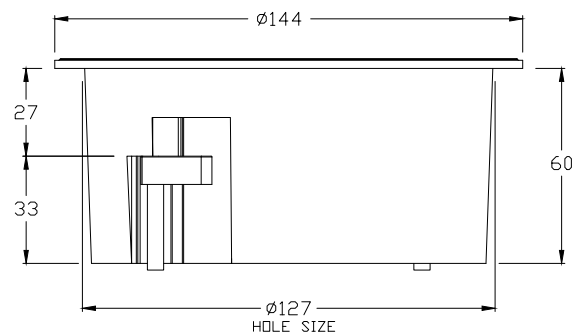

### 1. USE

125 mm aluminium grommet  
 Allows power, data and flexible conduit up to 25 mm to pass safely through raised access floor  
 Floor depth : 25 to 55 mm  
 Access grommet depth 60 mm (95 mm when back box included)  
 Secured by quarter-turn fasteners

### 3. DIMENSIONS (mm)

### 3. DIMENSIONS (mm) (continued)

#### 4.2 Material characteristics

Cast Aluminium body  
 Injection moulded plastic Nylon 66 with neoprene cable gasket lid