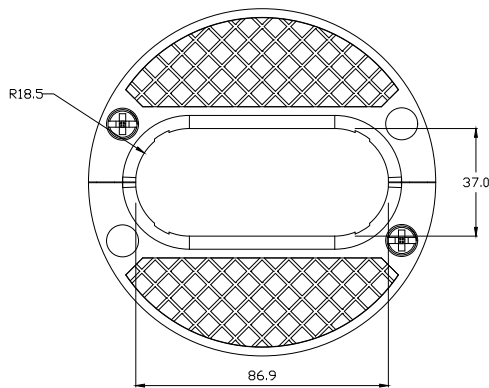

### 1. USE

125 mm aluminium grommet  
 Allows power, data and flexible conduit up to 25 mm to pass safely through raised access floor  
 Floor depth : 25 to 55 mm  
 Access grommet depth 60 mm (95 mm when back box included)  
 Secured by quarter-turn fasteners

### 3. DIMENSIONS (mm)

### 3. DIMENSIONS (mm) (continued)

#### 4.2 Material characteristics

Cast Aluminium body  
 Injection moulded plastic Nylon 66 with neoprene cable gasket lid