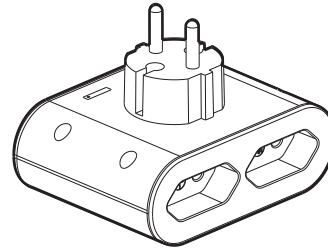

## 2P multi-outlet plug - 4 side outputs

Cat. No(s): 0 494 00 - 6 945 90/92

0 494 00

6 945 90/92

### 1. USE

For connection to 2P or 2P+E indoor wall outlets.  
 Allows you to plug in up to 4 appliances equipped with 2P plugs.  
 French-German standard.

### 2. RANGE

Description	White/Light Grey
2P multi-outlet plug with safety shutter 4 side outputs	0 494 00 6 945 90 6 945 92