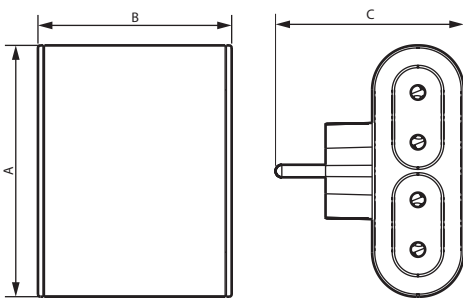

### 2. RANGE

Description	White/Light Grey
2P multi-outlet plug with safety shutter 4 side outputs	0 494 00 6 945 90 6 945 92

### 3. DIMENSIONS (mm)

A	B	C
96	75	72