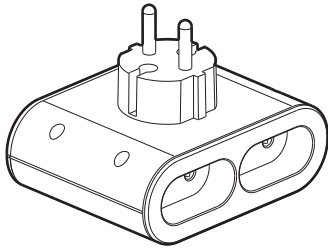

## 2P multi-outlet plug - 4 side outputs

Cat. No(s): 0 494 00 - 6 945 90/92

0 494 00

6 945 90/92

### 1. USE

For connection to 2P or 2P+E indoor wall outlets.  
 Allows you to plug in up to 4 appliances equipped with 2P plugs.  
 French-German standard.

### 2. RANGE

Description	White/Light Grey
2P multi-outlet plug with safety shutter 4 side outputs	0 494 00 6 945 90 6 945 92

### 3. DIMENSIONS (mm)

A	B	C
96	75	72