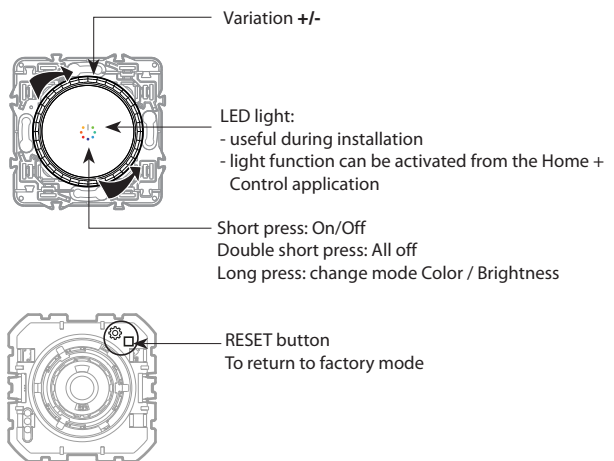

Céliane™

Connected rotary color dimmer with neutral

Cat. No(s): CB2408 - CN2408 - CT2408

CB2408

1. USE

Connected dimmer switch to control up to 20 Zigbee 3.0-compatible multicolor lights locally, remotely or by voice via a voice assistant. Controls connected bulbs and lighting (such as Ledvance Smart + Zigbee, Philips HUE and many others). Gradually switches light on and off. Includes level memory function. Can be installed in place of an existing switch in a box at least 40 mm deep. Screw mounting.

2. RANGE

Wired dimmer, color moods with rotating ring, with neutral. With LED (configuration) and RESET button (hidden) to return to factory mode.

White	Black	Titanium
CB2408	CN2408	CT2408

3. DIMENSIONS (mm)

A	B	C	D	Ø E
74	74	55	23	52,5

4. CONNECTION

Type of terminals: screws
Terminal capacity: 2 x 1,5 mm² maximum or 1 x 2,5 mm²
Stripping length: 8 mm
Flat-blade screwdriver: 3 mm

5. OPERATION

6. TECHNICAL CHARACTERISTICS