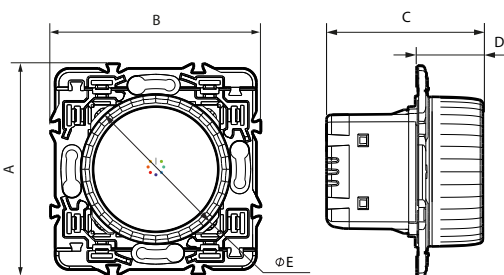

A	B	C	D	Ø E
74	74	55	23	52,5

4. CONNECTION

Type of terminals: screws
Terminal capacity: 2 x 1,5 mm² maximum or 1 x 2,5 mm²
Stripping length: 8 mm
Flat-blade screwdriver: 3 mm

5. OPERATION

6. TECHNICAL CHARACTERISTICS