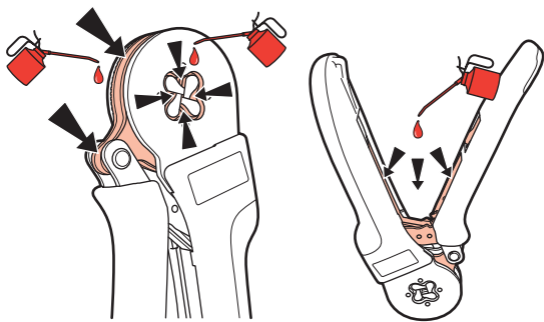

0 376 06

 **legrand**[®]

0,14 – 10 mm² / AWG 26 – 8

LE12252AA

 **legrand**[®]

LEGRAND - Pro and consumer Service
 BP 30076 - 87002 LIMOGES CEDEX FRANCE
www.legrand.com
 Design and quality by Legrand (France)
 Made in Sweden