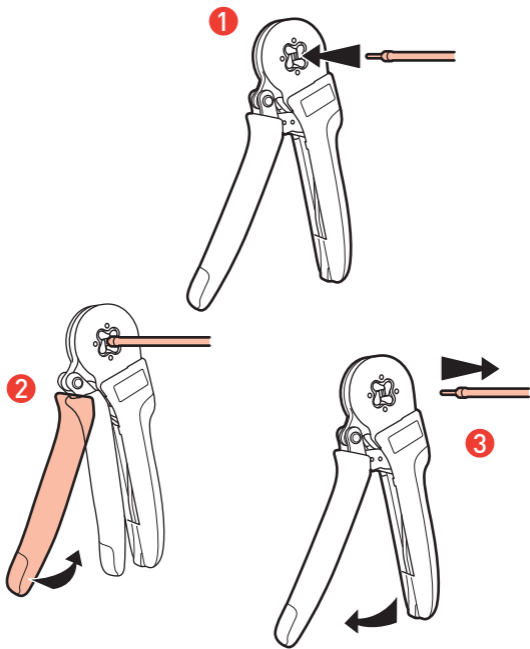

0 376 06

 **legrand**[®]

0,14 – 10 mm² / AWG 26 – 8

LE12252AA

 **legrand**[®]

LEGRAND - Pro and consumer Service
 BP 30076 - 87002 LIMOGES CEDEX FRANCE
www.legrand.com
 Design and quality by Legrand (France)
 Made in Sweden